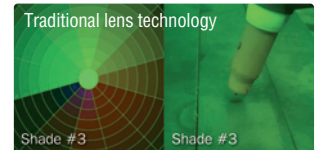

Shades

Weld: 8–13

Cut: 5–8

Sensors 3

TIG Rating 5 amps

Switching Speed 1/20,000 second

Weight 17 oz. (482 g)

ClearLight™ Lens Technology optimizes contrast and clarity in welding and light states. 1/1/1/2 optical clarity rating allows for a lighter light state while not welding — keeping the helmet down — maximizing safety and productivity.