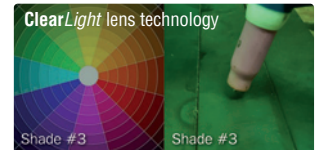

Shades

Weld: 8–13

Cut: 5–8

Sensors 3

TIG Rating 5 amps

Switching Speed 1/20,000 second

Weight 17 oz. (482 g)

ClearLight™ Lens Technology optimizes contrast and clarity in welding and light states. 1/1/1/2 optical clarity rating allows for a lighter light state while not welding — keeping the helmet down — maximizing safety and productivity.