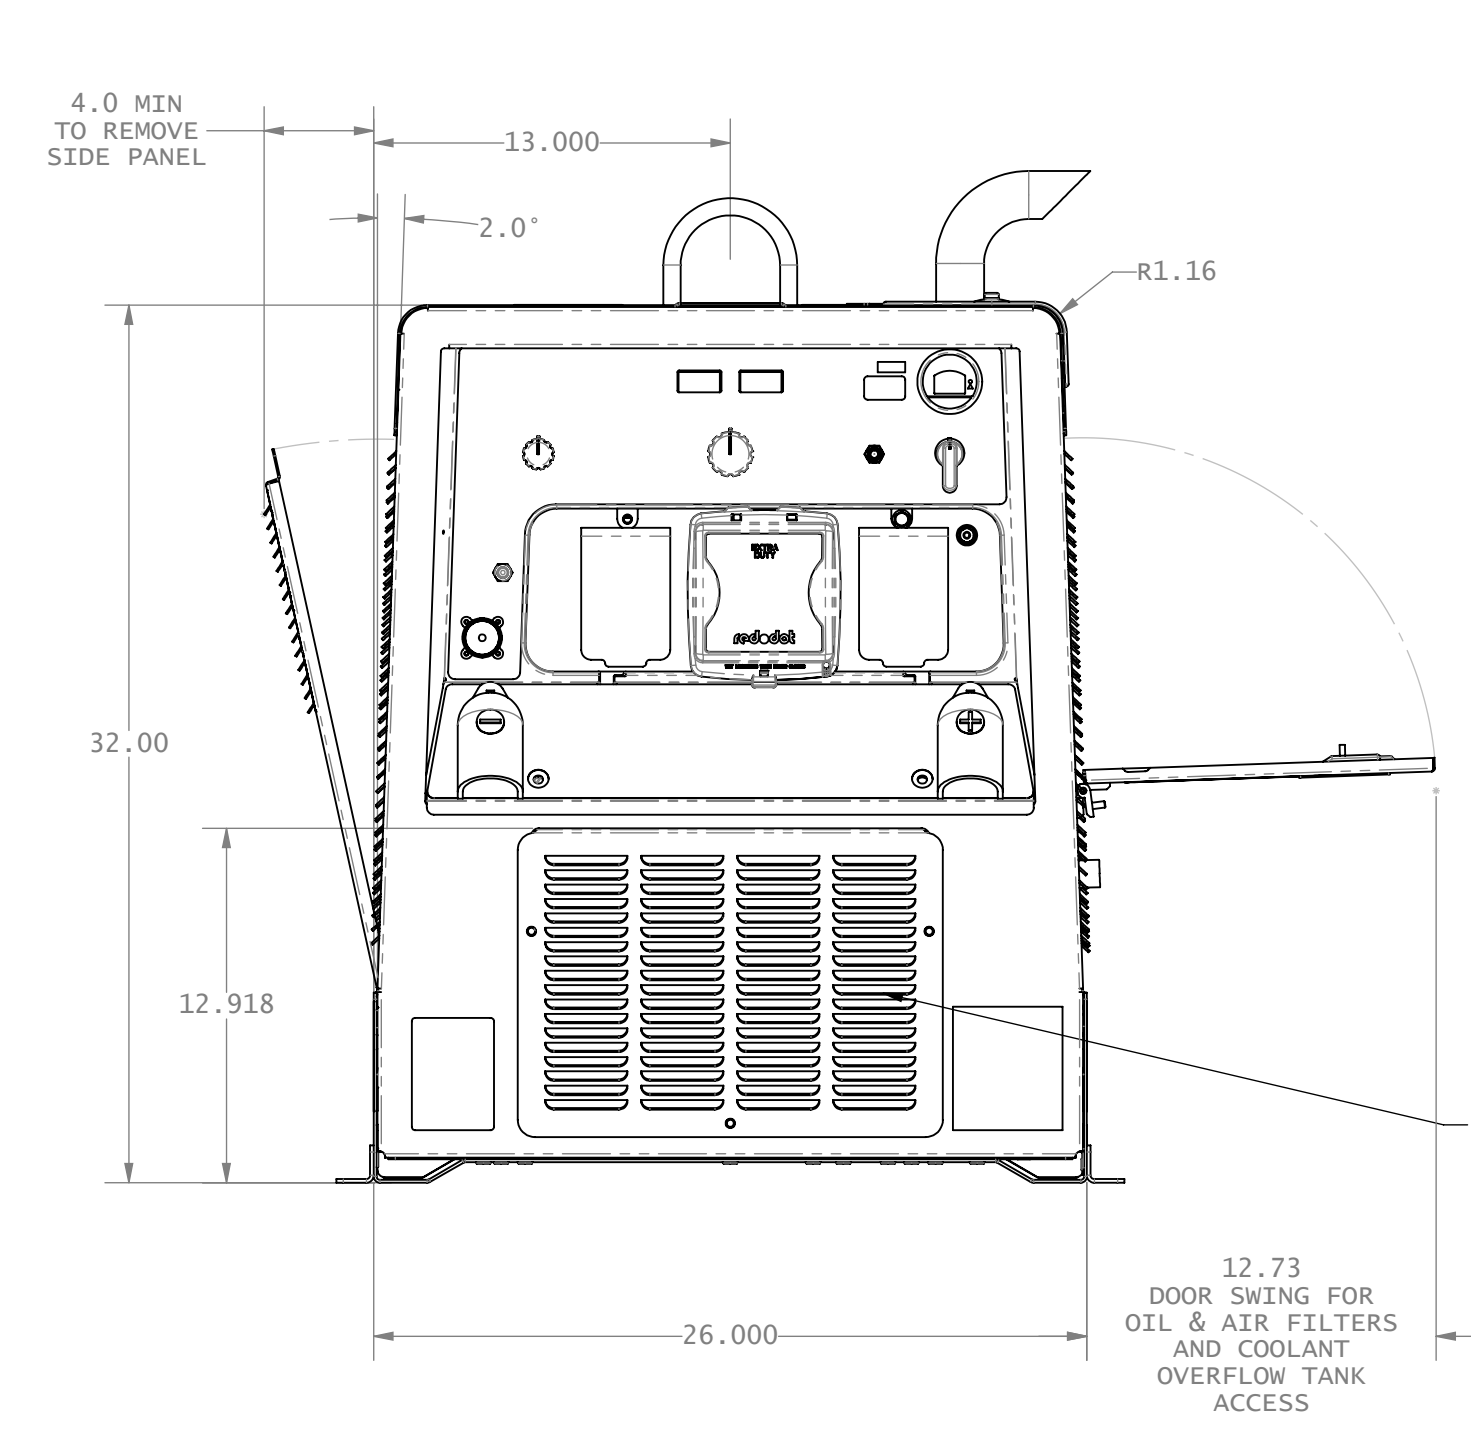

Tolerances Unless Otherwise Specified	MILLER ELECTRIC MFG. CO., APPLETON, WI. USA		
				Decimal :	Title: ILLUSTRATION BIG BLUE 300/400 PRO SERVICE TRUCK		
				Fractional :	DRAWING NOT TO SCALE CONFIDENTIAL		
				Angular :	Drawn By: DCW	Size: D	Drawing No: 272951
				Finish:	Date: 6-23-15		Rev: A
Rev	Date	By	ECO	Revision Description