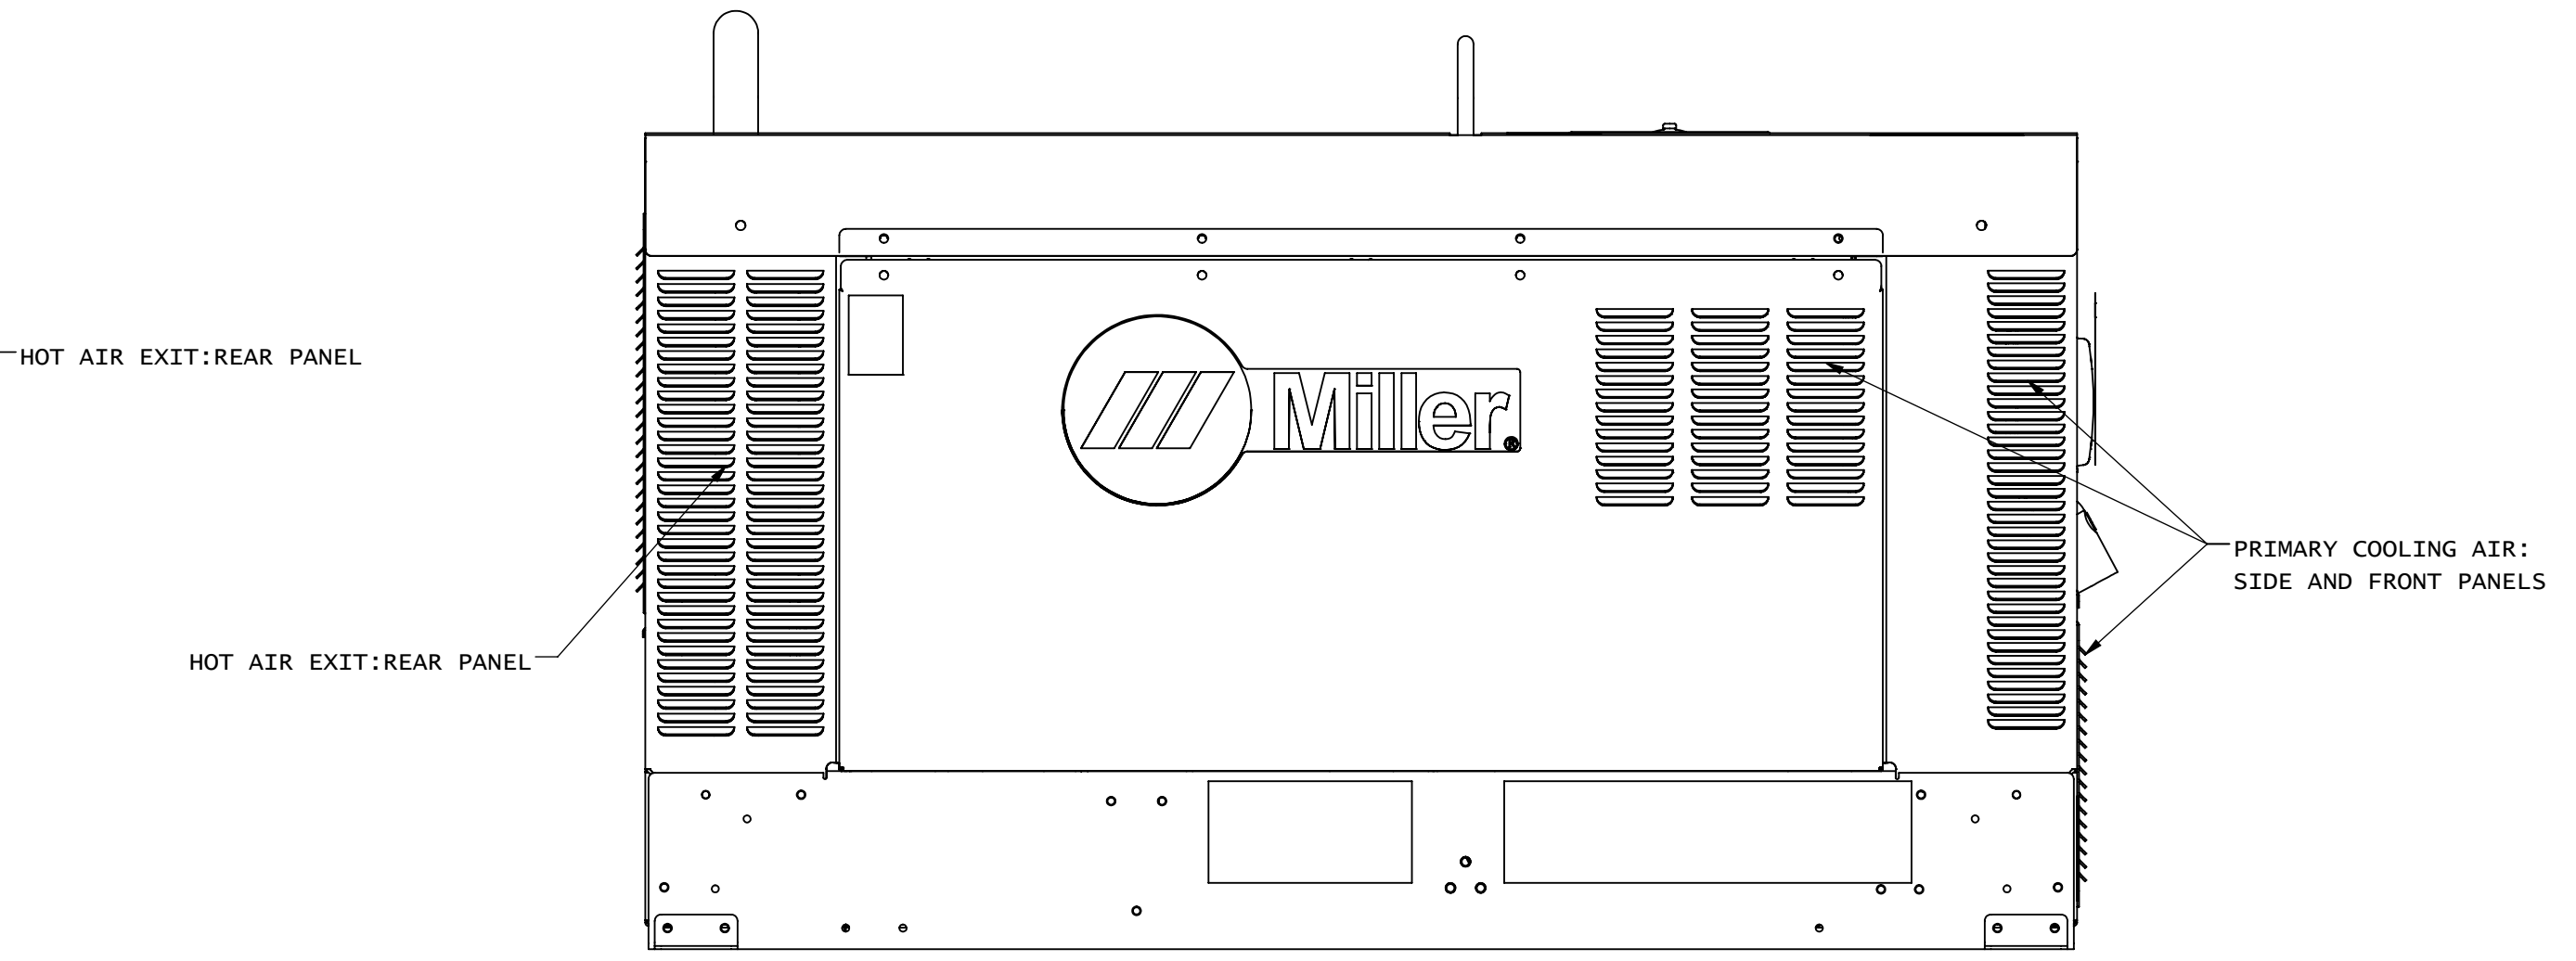

Tolerances Unless Otherwise Specified	MILLER ELECTRIC MFG. CO., APPLETON, WI. USA		
				Decimal :	Title: ILLUSTRATION BIG BLUE 300/400 PRO SERVICE TRUCK		
				Fractional :	DRAWING NOT TO SCALE CONFIDENTIAL		
				Angular :	Drawn By: DCW	Size: D	Drawing No: 272951
				Finish:	Date: 6-23-15		Rev: A
Rev	Date	By	ECO	Revision Description