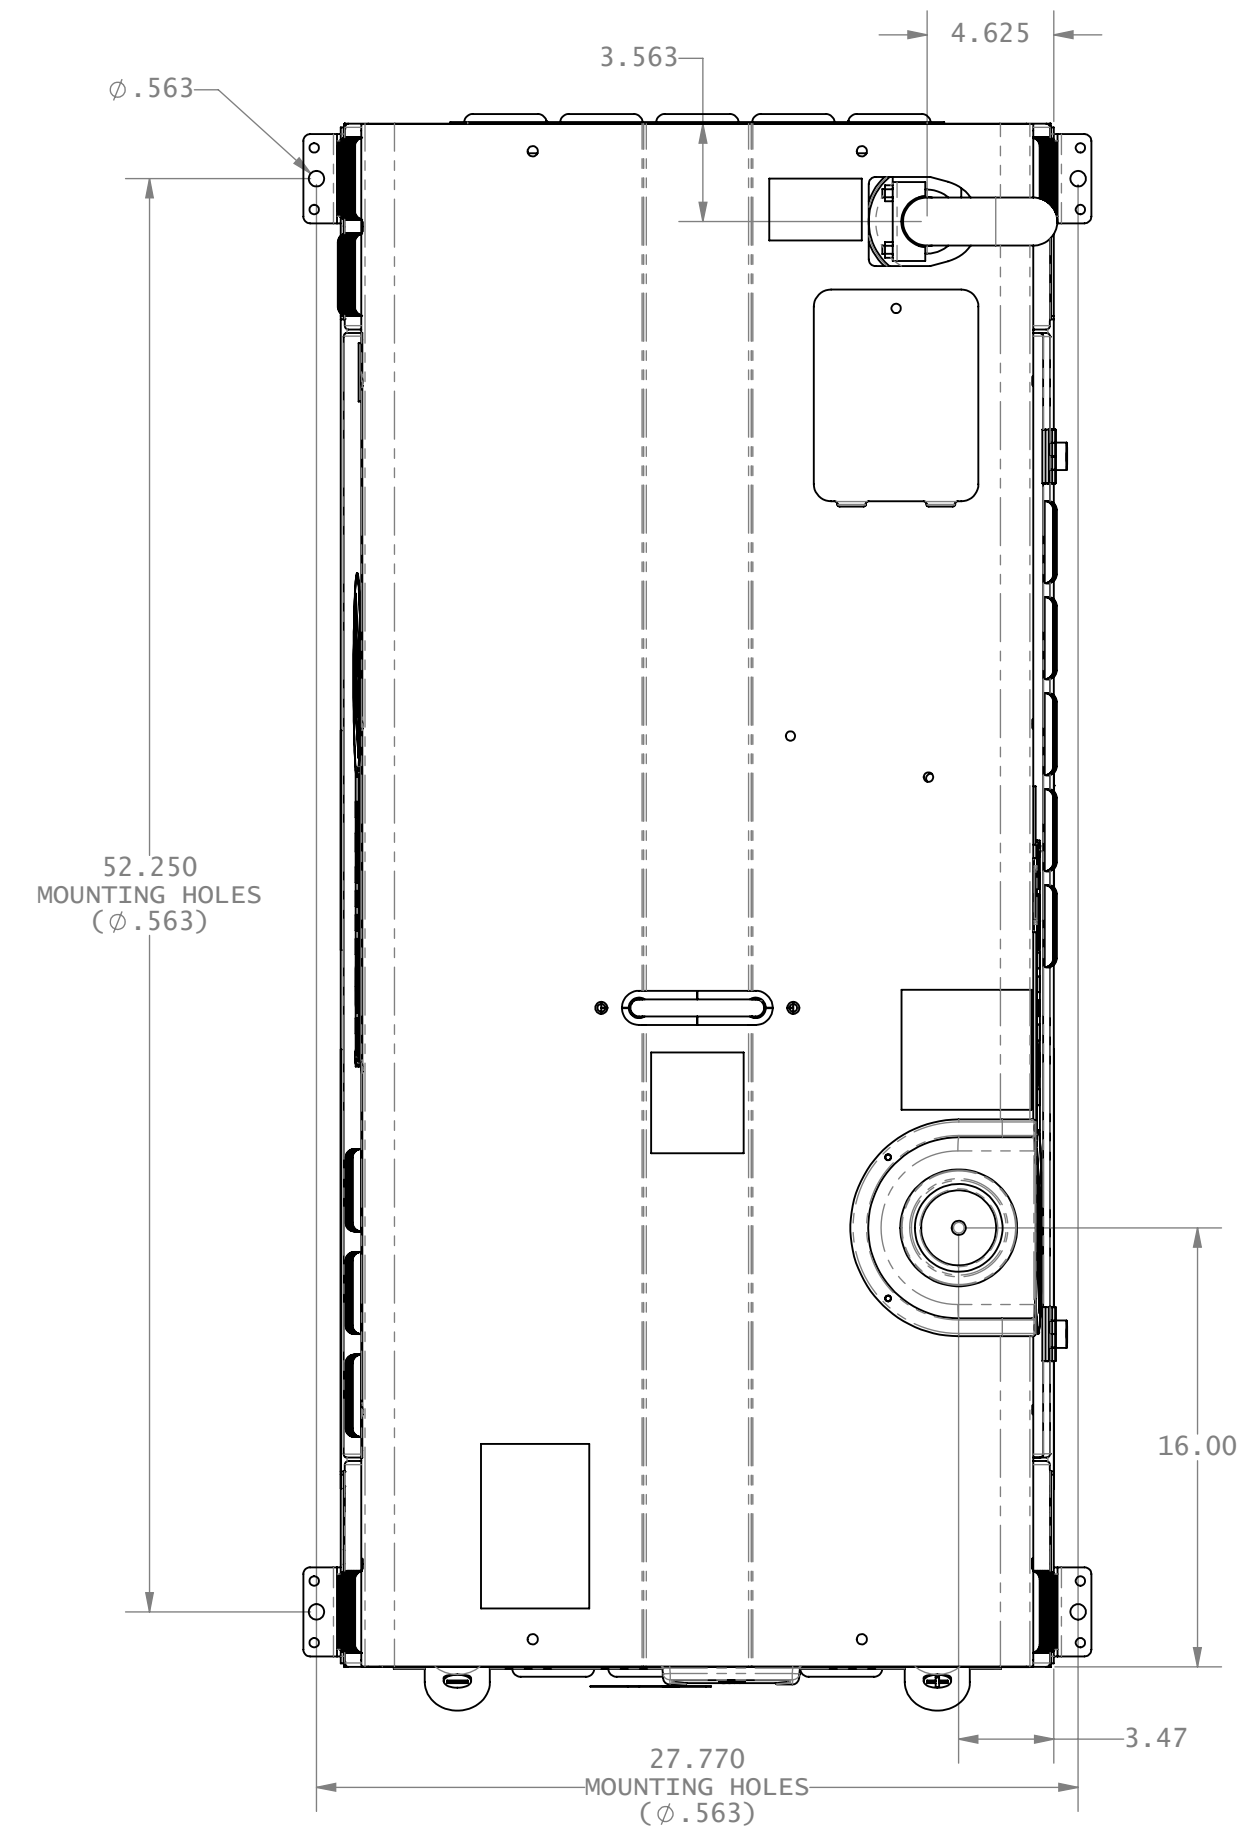

Tolerances Unless Otherwise Specified	MILLER ELECTRIC MFG. CO., APPLETON, WI. USA		
				Decimal :	Title: ILLUSTRATION BIG BLUE 300/400 PRO SERVICE TRUCK		
				Fractional :	DRAWING NOT TO SCALE CONFIDENTIAL		
				Angular :	Drawn By: DCW	Size: D	Drawing No: 272951
				Finish:	Date: 6-23-15		Rev: A
Rev	Date	By	ECO	Revision Description