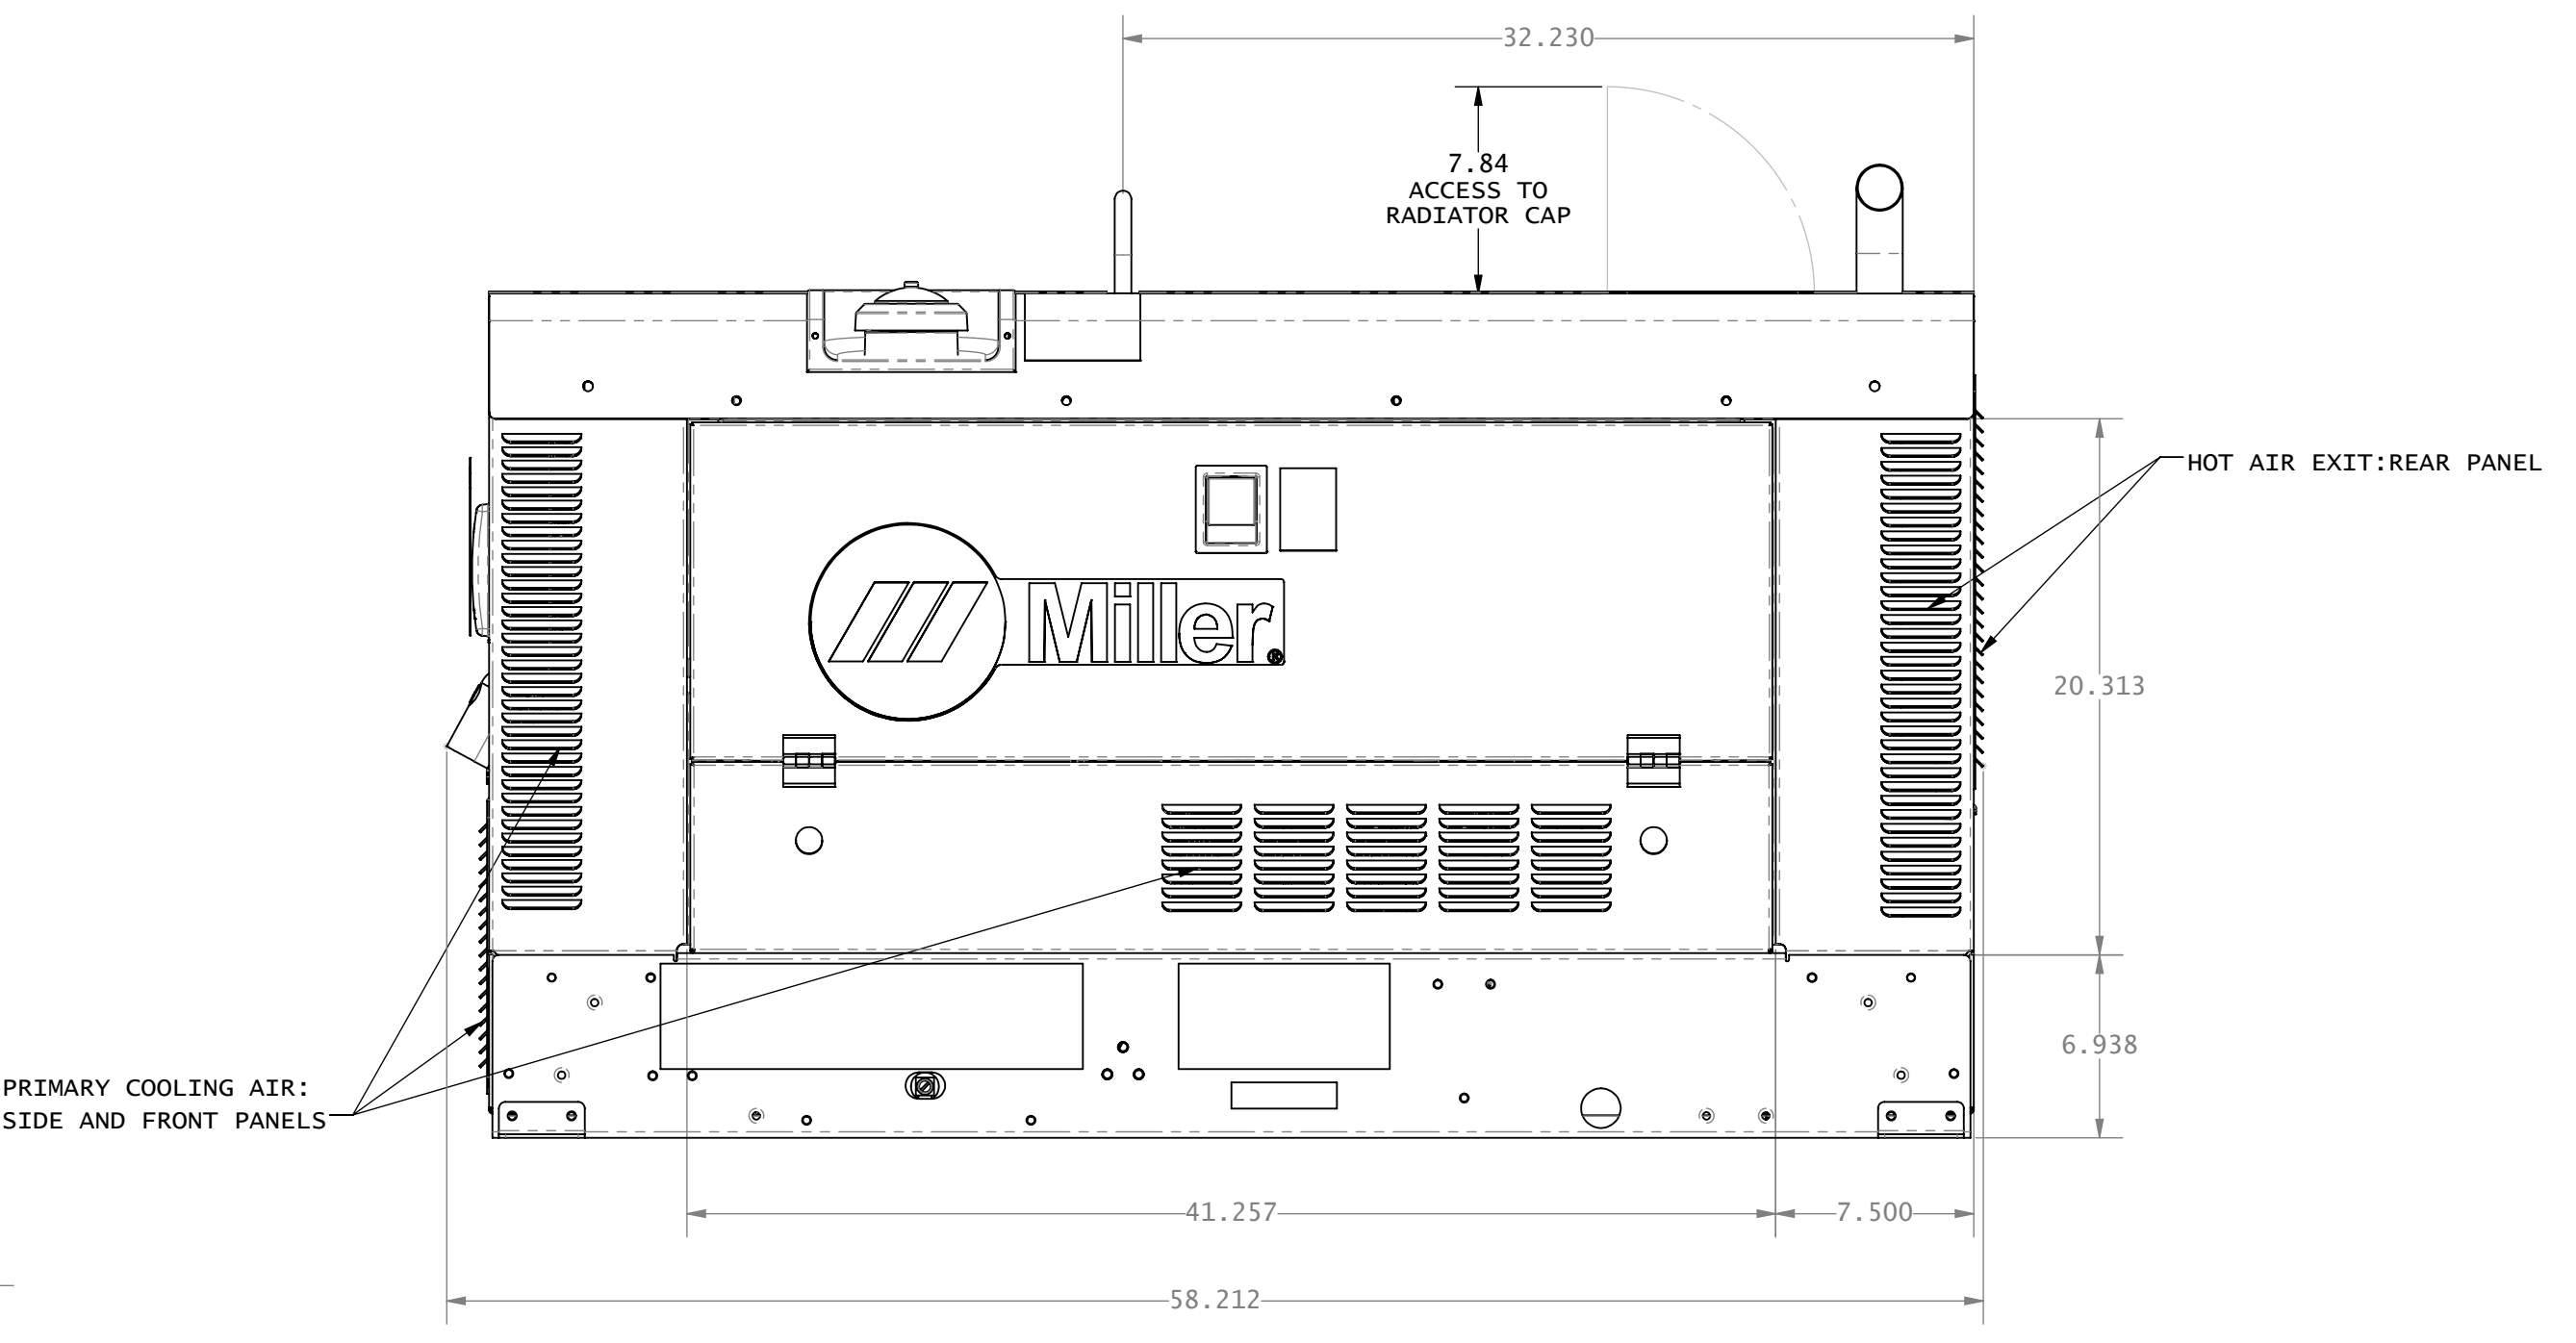

Tolerances Unless Otherwise Specified	MILLER ELECTRIC MFG. CO., APPLETON, WI. USA		
				Decimal :	Title: ILLUSTRATION BIG BLUE 300/400 PRO SERVICE TRUCK		
				Fractional :	DRAWING NOT TO SCALE CONFIDENTIAL		
				Angular :	Drawn By: DCW	Size: D	Drawing No: 272951
				Finish:	Date: 6-23-15		Rev: A
Rev	Date	By	ECO	Revision Description