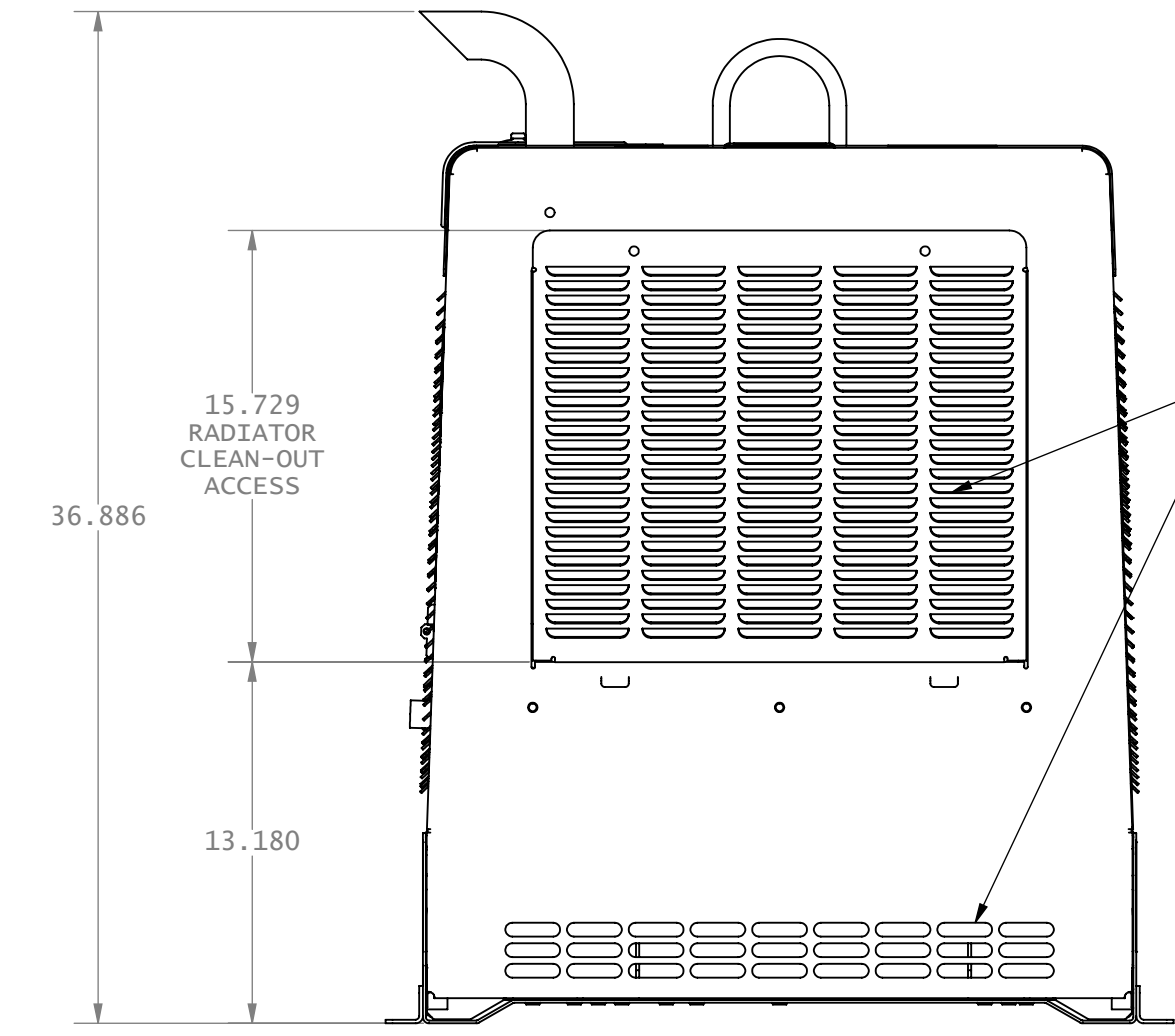

Tolerances Unless Otherwise Specified	MILLER ELECTRIC MFG. CO., APPLETON, WI. USA		
				Decimal :	Title: ILLUSTRATION BIG BLUE 300/400 PRO SERVICE TRUCK		
				Fractional :	DRAWING NOT TO SCALE CONFIDENTIAL		
				Angular :	Drawn By: DCW	Size: D	Drawing No: 272951
				Finish:	Date: 6-23-15		Rev: A
Rev	Date	By	ECO	Revision Description