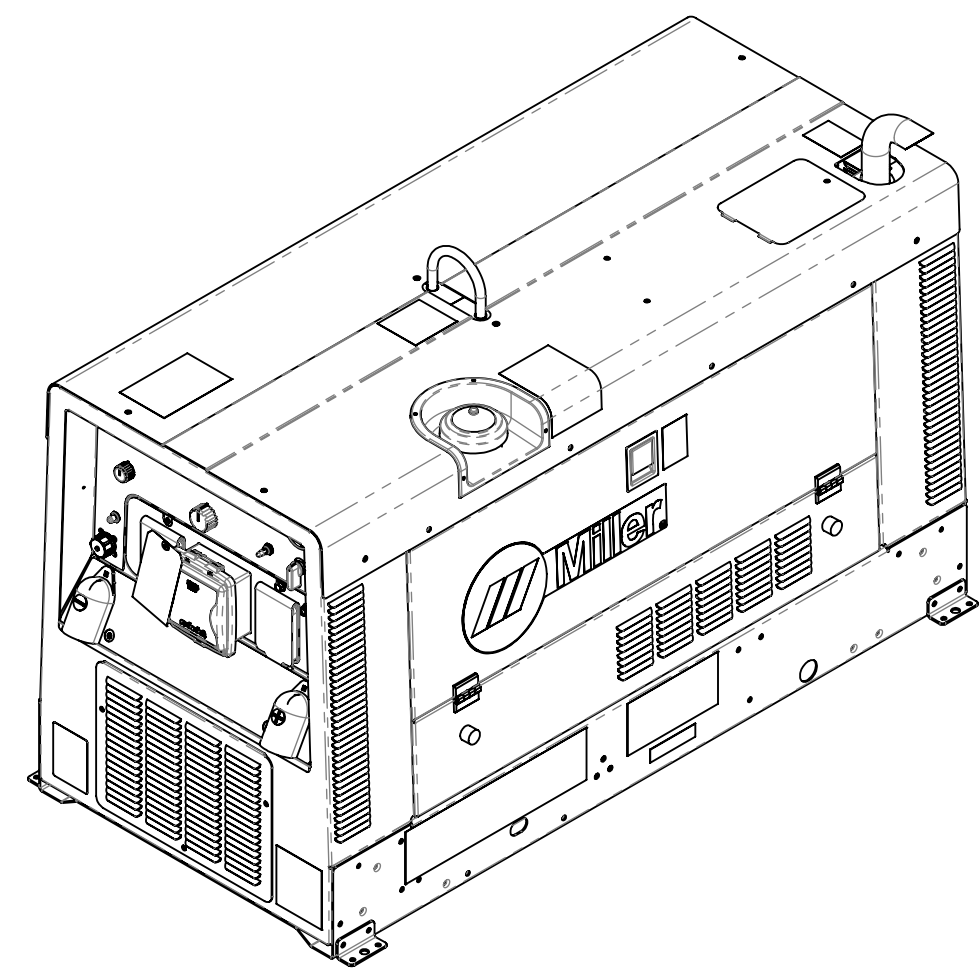

Tolerances Unless Otherwise Specified	MILLER ELECTRIC MFG. CO., APPLETON, WI. USA		
				Decimal :	Title: ILLUSTRATION BIG BLUE 300/400 PRO SERVICE TRUCK		
				Fractional :	DRAWING NOT TO SCALE CONFIDENTIAL		
				Angular :	Drawn By: DCW	Size: D	Drawing No: 272951
				Finish:	Date: 6-23-15		Rev: A
Rev	Date	By	ECO	Revision Description