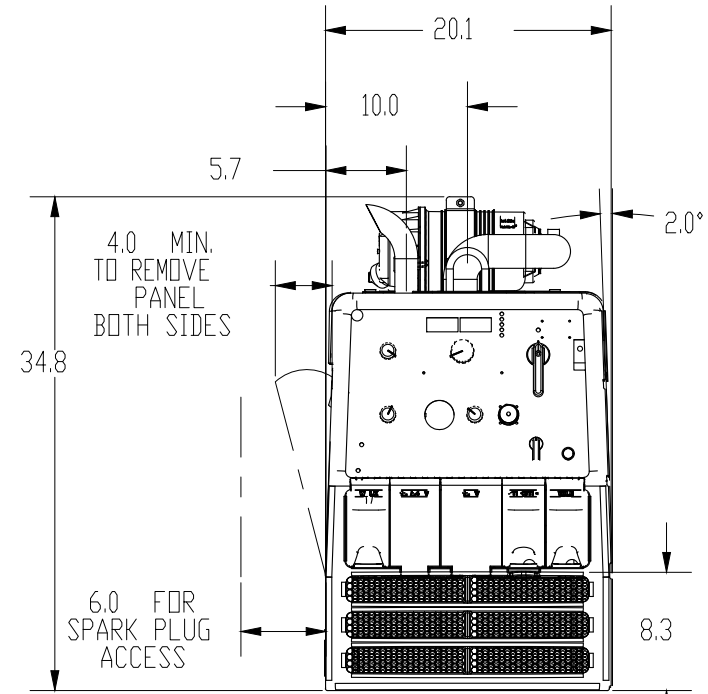

Rev	Date	By	ECD	Revision Description

Tolerances Unless Otherwise Specified

Decimal ±:

Fractional ±:

Angular ±:

Finish:

 MILLER ELECTRIC MFG. CO., APPLETON, WI. USA

Title: TECH DRAWING, TRAILBLAZER 302 AIR PAK

DRAWING NOT TO SCALE

CONFIDENTIAL

Drawn By: LMJ Size: A Drawing No: 244119 Rev: 01

Date: 03-31-09