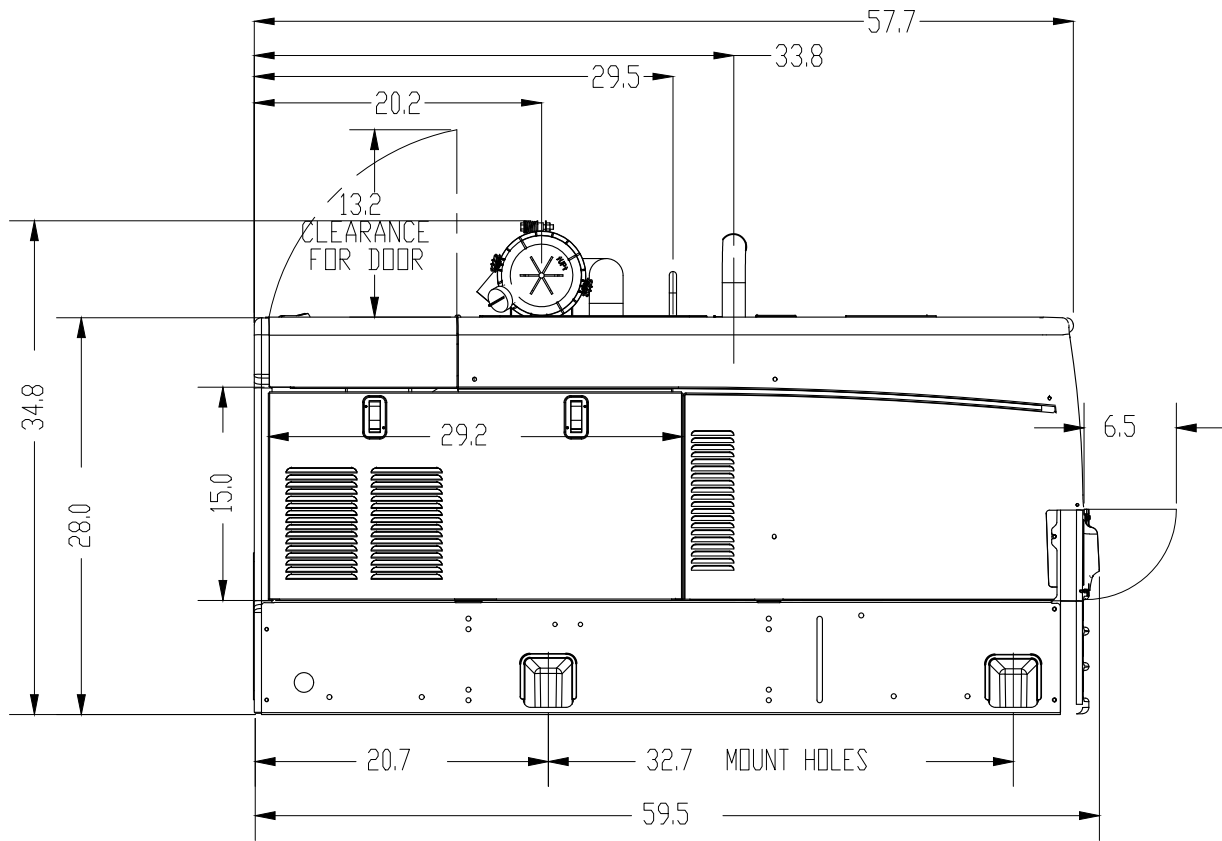

Rev	Date	By	ECD	Revision Description

Tolerances Unless Otherwise Specified

Decimal ±:

Fractional ±:

Angular ±:

Finish:

 MILLER ELECTRIC MFG. CO., APPLETON, WI. USA

Title: TECH DRAWING, TRAILBLAZER 302 AIR PAK

DRAWING NOT TO SCALE

CONFIDENTIAL

Drawn By: LMJ Size: A Drawing No: 244119 Rev: 01

Date: 03-31-09