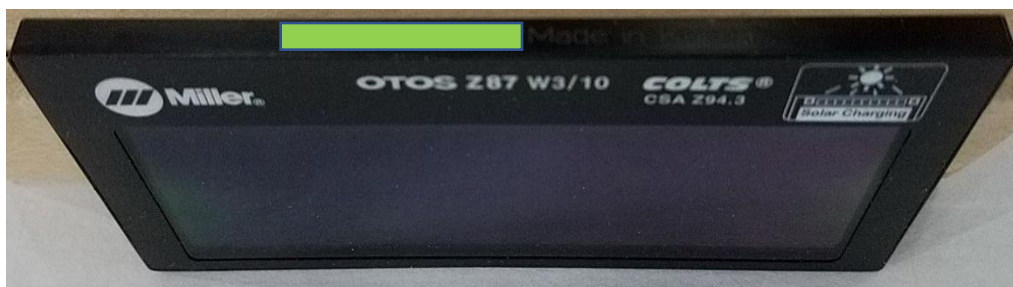

# Green Bars Indicate Serial Number Location

Classic Series Vsi

Digital Pro Hobby

Titanium 7300 w/Info and Grind Cable

Titanium 9400 w/Info and Grind Cable

Digital Performance

Digital Elite

Cat Digital Elite

Cat Performance

Classic Series-Variable Shade

Infinity

T94i w/Grind Cable

Titanium 9400i w/Info (No Grind Cable)

T94i No Grind Cable

Pro Hobby/Classic Series FS10

2x4 Lens Fixed Shade #11