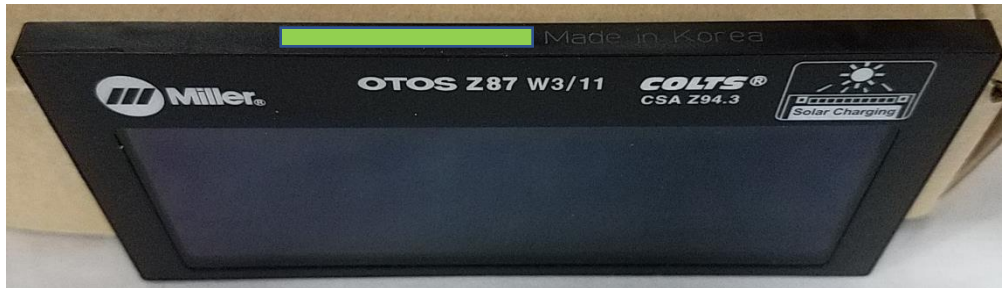

# Green Bars Indicate Serial Number Location

Classic Series Vsi

Digital Pro Hobby

Titanium 7300 w/Info and Grind Cable

Titanium 9400 w/Info and Grind Cable

Digital Performance

Digital Elite

Cat Digital Elite

Cat Performance

Classic Series-Variable Shade

Infinity

T94i w/Grind Cable

Titanium 9400i w/Info (No Grind Cable)

T94i No Grind Cable

Pro Hobby/Classic Series FS10

2x4 Lens Fixed Shade #11