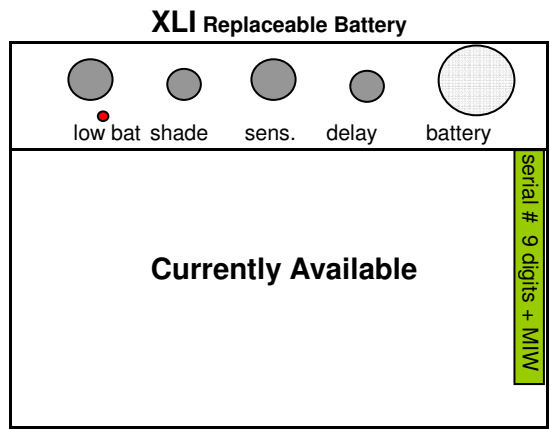

Green Bars Indicate Serial Number Location

Elite

Performance

Pro Hobby

Pro Hobby FS

Ext. Shade Adj

Ext. Shade Adj

Ext. Shade Adj

Ext. Shade Adj

Serial number on FS is located on bottom of lens