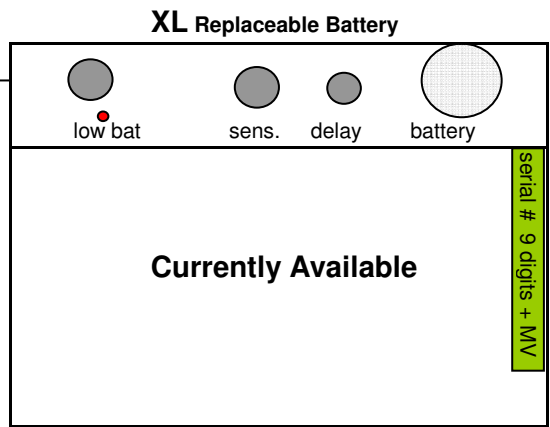

Green Bars Indicate Serial Number Location

Elite

Performance

Pro Hobby

Pro Hobby FS

Ext. Shade Adj

Ext. Shade Adj

Ext. Shade Adj

Ext. Shade Adj

Serial number on FS is located on bottom of lens