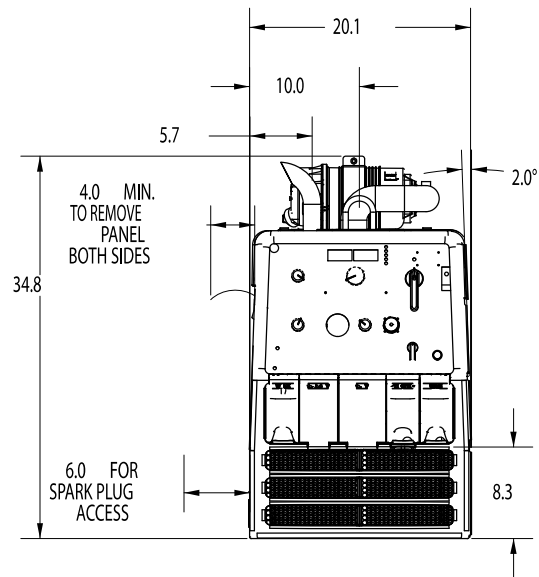

Rev	Date	By	ECO	Revision Description

Tolerances Unless
Otherwise Specified

Decimal ± :

Fractional ± :

Angular ± :

Finish:

MILLER ELECTRIC MFG. CO., APPLETON, WI. USA		Title:	
		TECH DRAWING, TRAILBLAZER 302 AIR PAK	
DRAWING NOT TO SCALE		CONFIDENTIAL	
Drawn By: LMJ	Size: A	Drawing No: 244119	Rev: 01
Date: 03-31-09