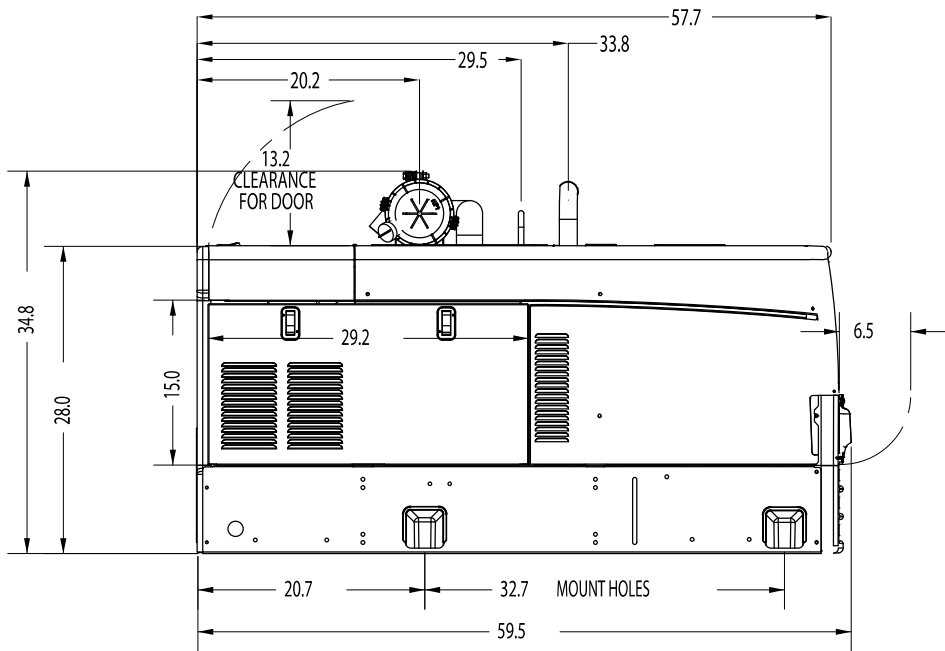

Rev	Date	By	ECO	Revision Description

Tolerances Unless
Otherwise Specified

Decimal ± :

Fractional ± :

Angular ± :

Finish:

MILLER ELECTRIC MFG. CO., APPLETON, WI. USA		Title:	
		TECH DRAWING, TRAILBLAZER 302 AIR PAK	
DRAWING NOT TO SCALE		CONFIDENTIAL	
Drawn By: LMJ	Size: A	Drawing No: 244119	Rev: 01
Date: 03-31-09