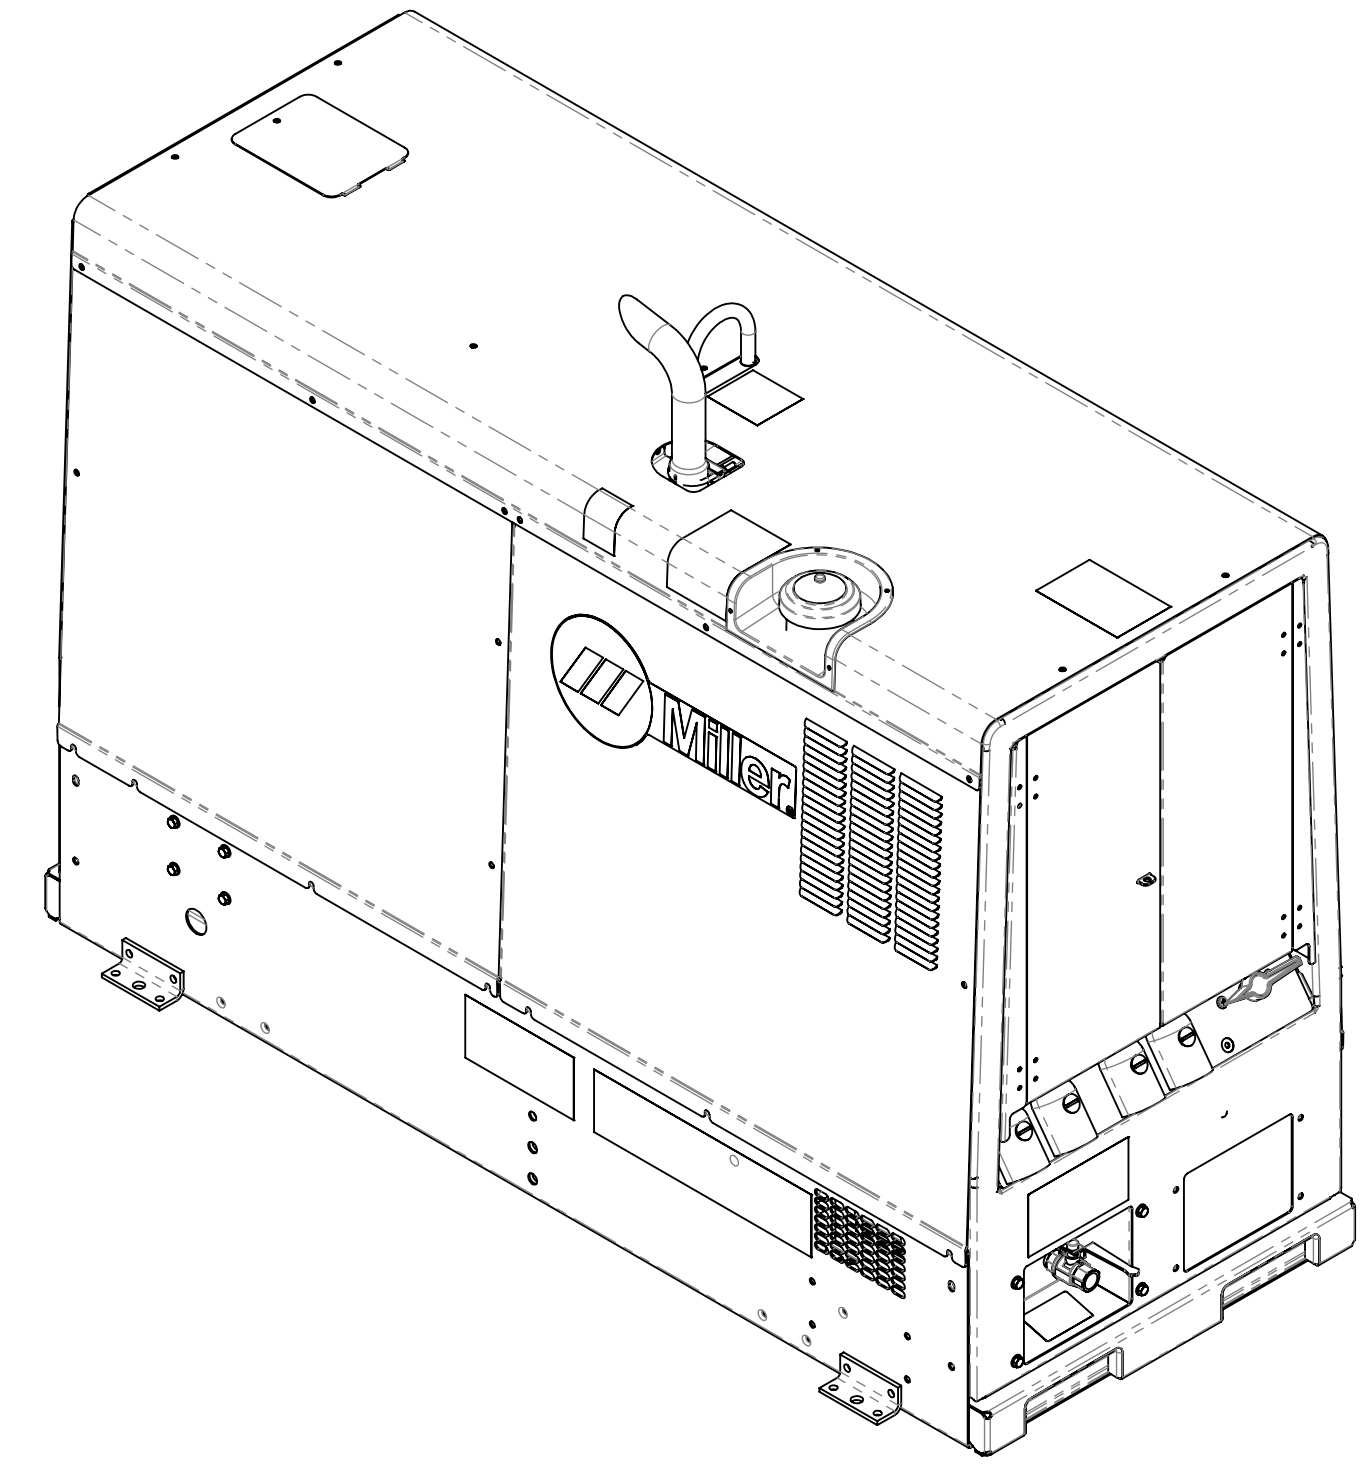

Tolerances Unless Otherwise Specified		Miller MILLER ELECTRIC MFG. CO., APPLETON, WI. USA	
				Decimal :		Title: ILLUSTRATION BB 800 DUO AIR PAK SERVICE TRUCK	
				Fractional :		DRAWING NOT TO SCALE CONFIDENTIAL	
				Angular :		Drawn By: DCW Date: 8-2-13	
				Finish:		Site: D Drawing No: 265005 Rev: B	
B	02/19/14	TDT	02/18/20	ADDED DIMENSIONS FOR T41 AND CLARIFIED DIMENSIONS FOR T4F			
A	8-2-13	DCW		INITIAL RELEASE			
Rev	Date	By	ECO	Revision Description