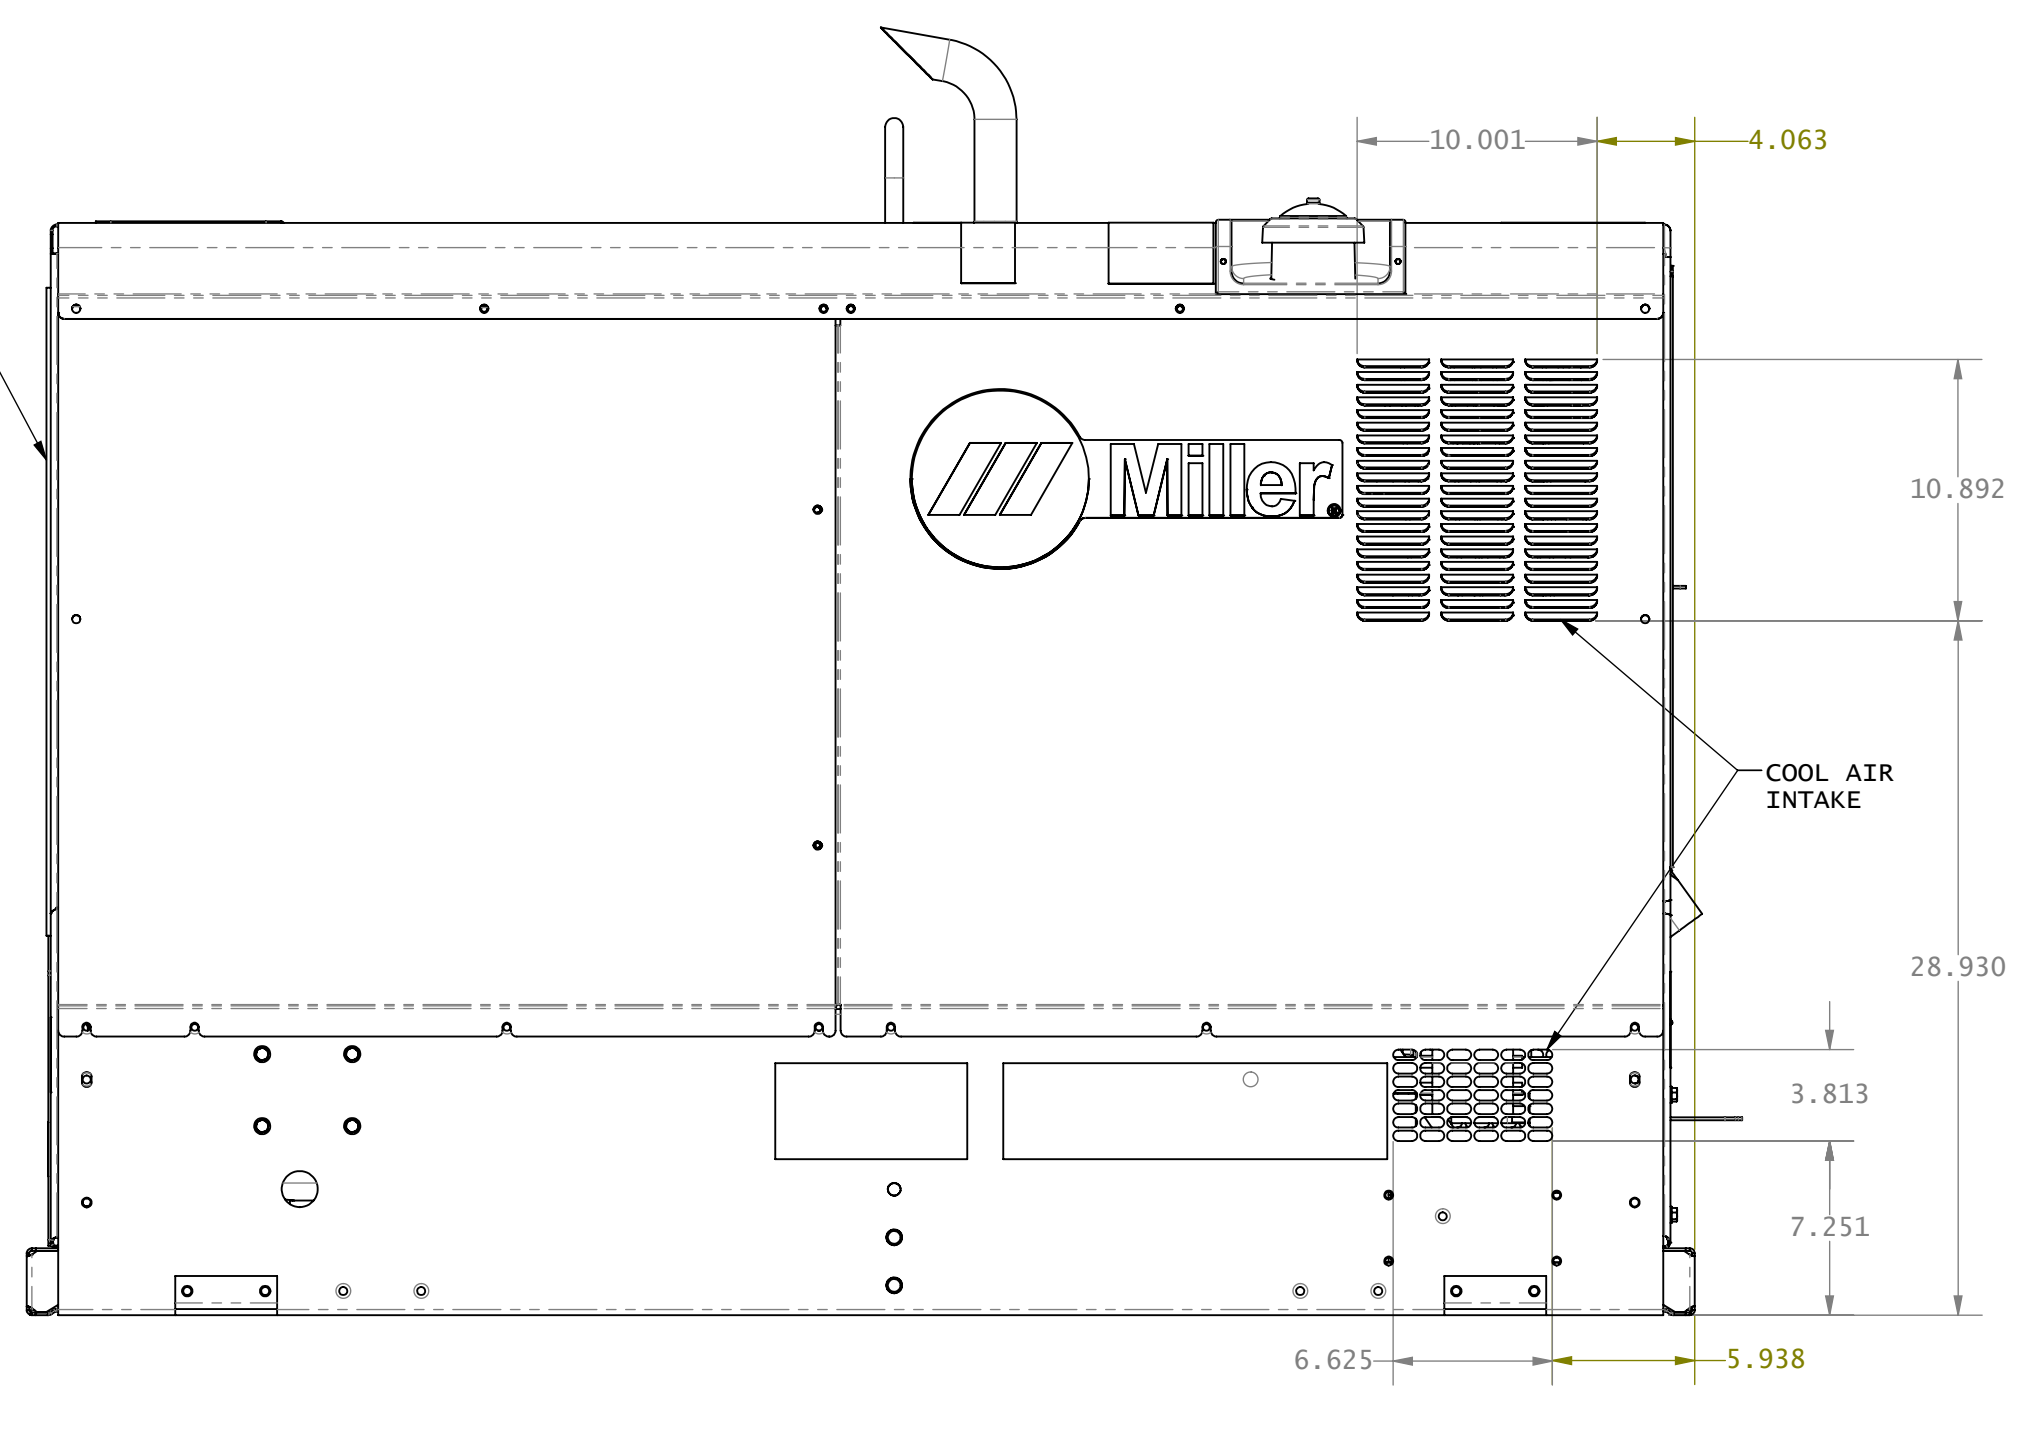

Tolerances Unless Otherwise Specified		Miller MILLER ELECTRIC MFG. CO., APPLETON, WI. USA	
				Decimal :		Title: ILLUSTRATION BB 800 DUO AIR PAK SERVICE TRUCK	
				Fractional :		DRAWING NOT TO SCALE CONFIDENTIAL	
				Angular :		Drawn By: DCW Date: 8-2-13	
				Finish:		Site: D Drawing No: 265005 Rev: B	
B	02/19/14	TDT	02/18/20	ADDED DIMENSIONS FOR T41 AND CLARIFIED DIMENSIONS FOR T4F			
A	8-2-13	DCW		INITIAL RELEASE			
Rev	Date	By	ECO	Revision Description