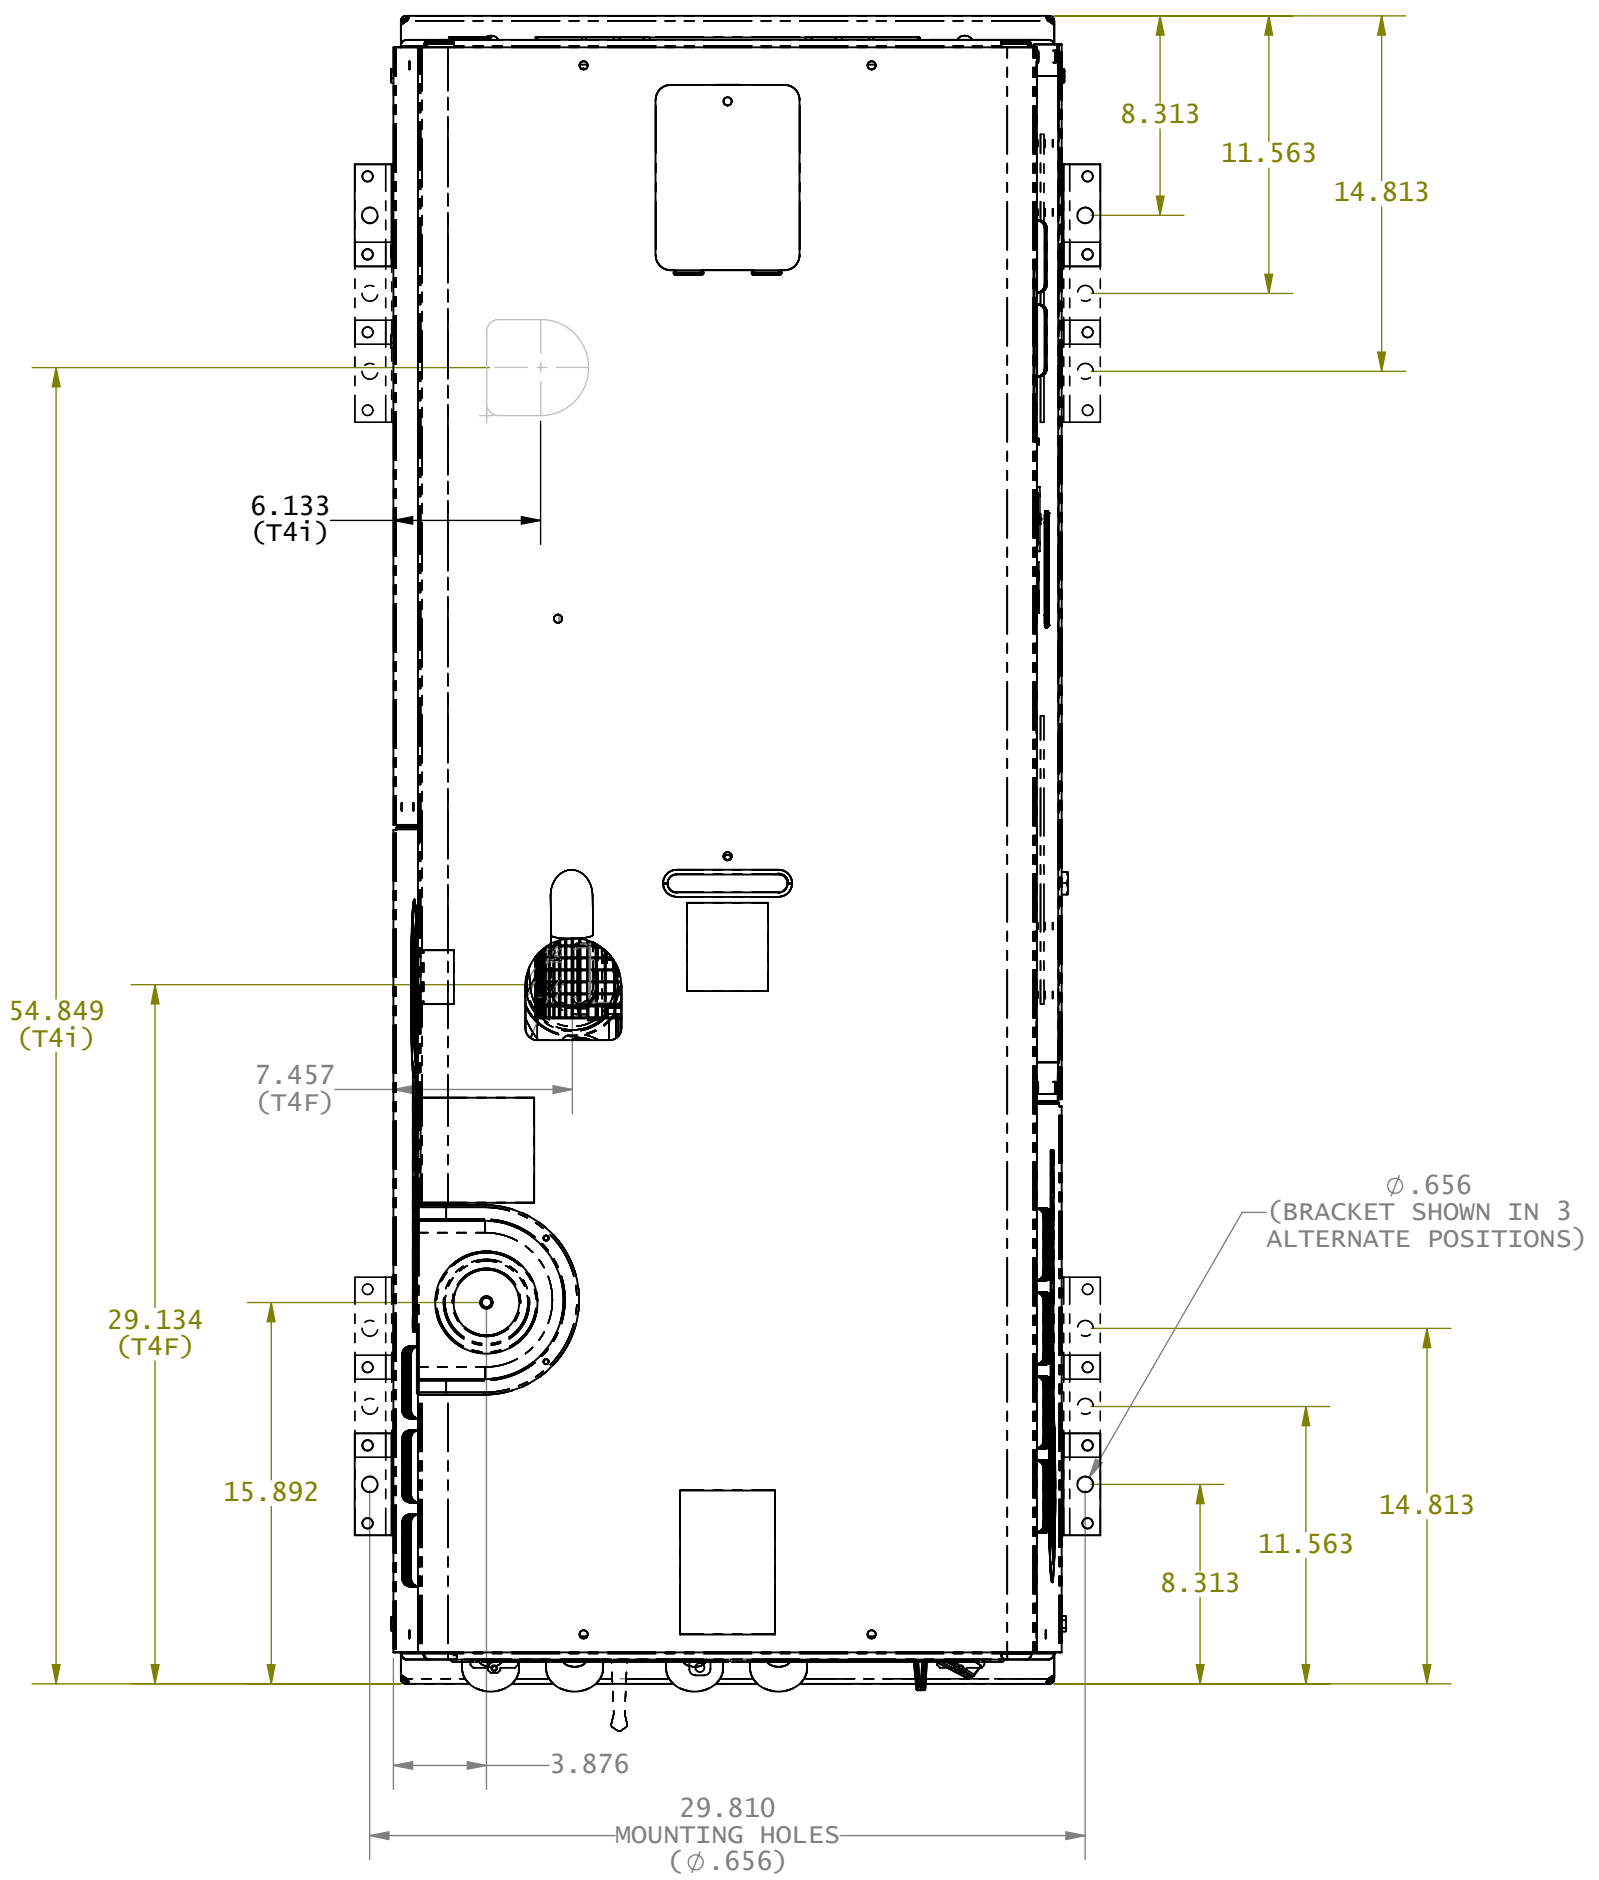

Tolerances Unless Otherwise Specified		Miller MILLER ELECTRIC MFG. CO., APPLETON, WI. USA	
				Decimal :		Title: ILLUSTRATION BB 800 DUO AIR PAK SERVICE TRUCK	
				Fractional :		DRAWING NOT TO SCALE CONFIDENTIAL	
				Angular :		Drawn By: DCW Date: 8-2-13	
				Finish:		Site: D Drawing No: 265005 Rev: B	
B	02/19/14	TDT	02/18/20	ADDED DIMENSIONS FOR T41 AND CLARIFIED DIMENSIONS FOR T4F			
A	8-2-13	DCW		INITIAL RELEASE			
Rev	Date	By	ECO	Revision Description