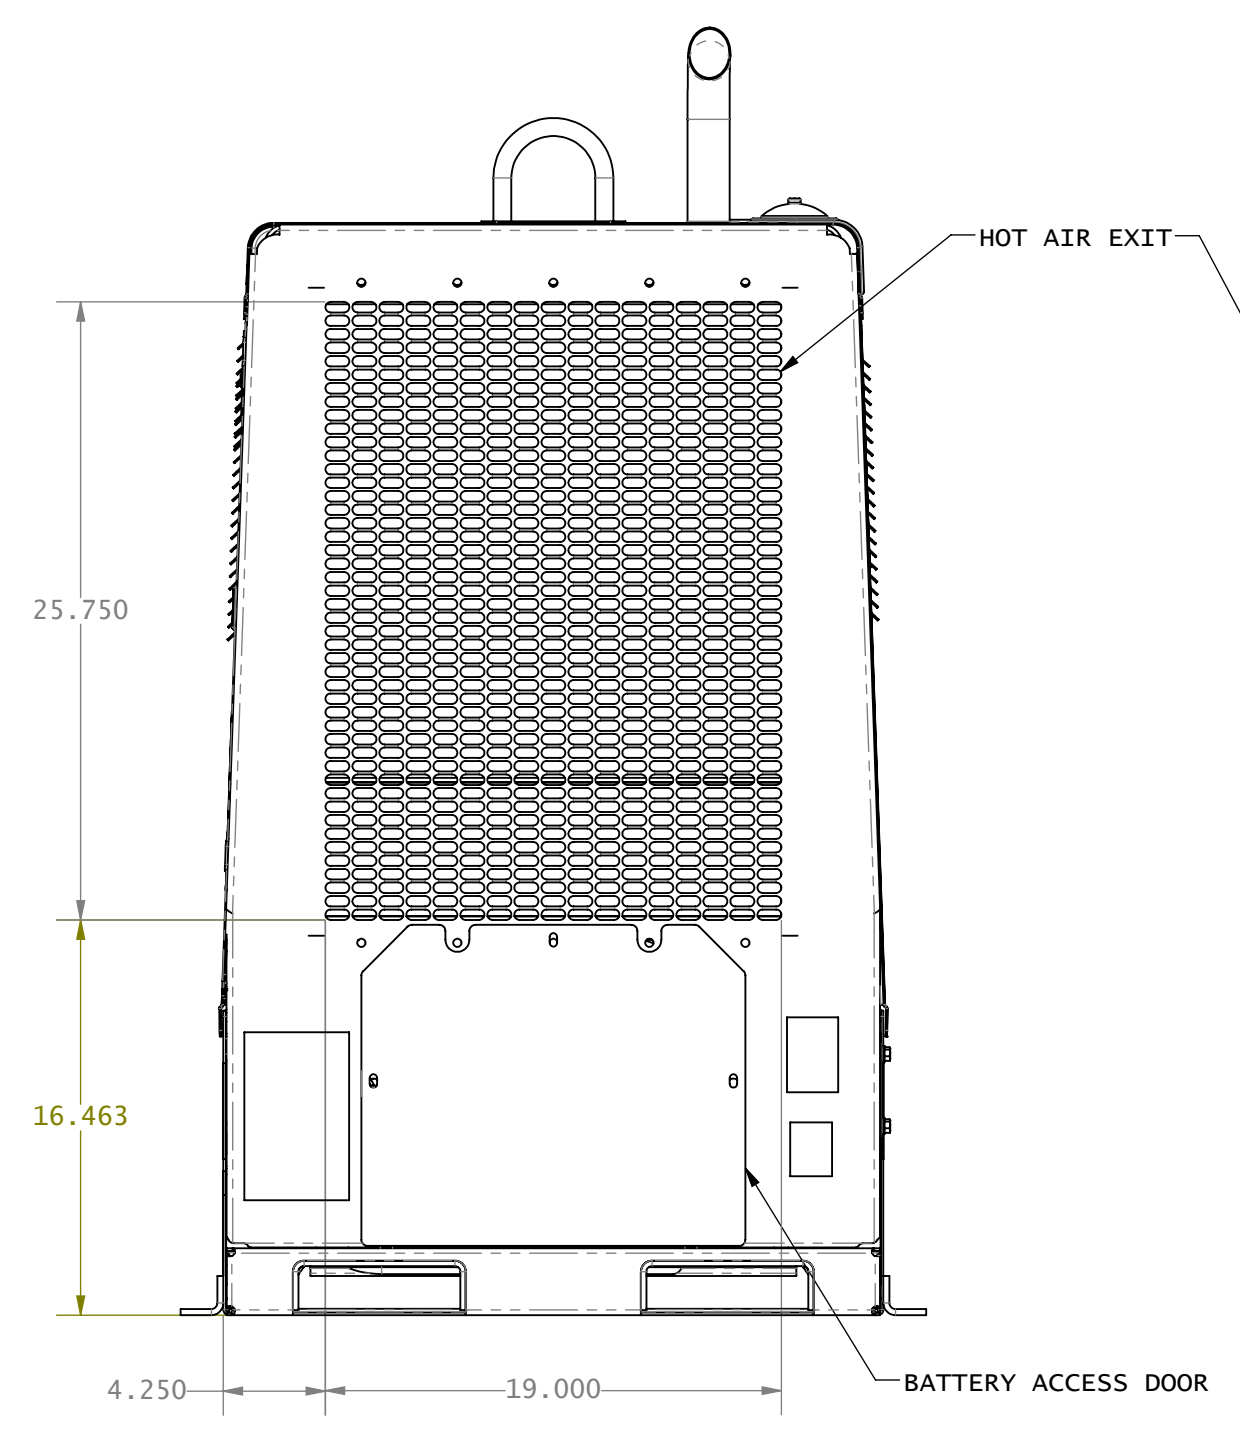

Tolerances Unless Otherwise Specified		Miller MILLER ELECTRIC MFG. CO., APPLETON, WI. USA	
				Decimal :		Title: ILLUSTRATION BB 800 DUO AIR PAK SERVICE TRUCK	
				Fractional :		DRAWING NOT TO SCALE CONFIDENTIAL	
				Angular :		Drawn By: DCW Date: 8-2-13	
				Finish:		Site: D Drawing No: 265005 Rev: B	
B	02/19/14	TDT	02/18/20	ADDED DIMENSIONS FOR T41 AND CLARIFIED DIMENSIONS FOR T4F			
A	8-2-13	DCW		INITIAL RELEASE			
Rev	Date	By	ECO	Revision Description