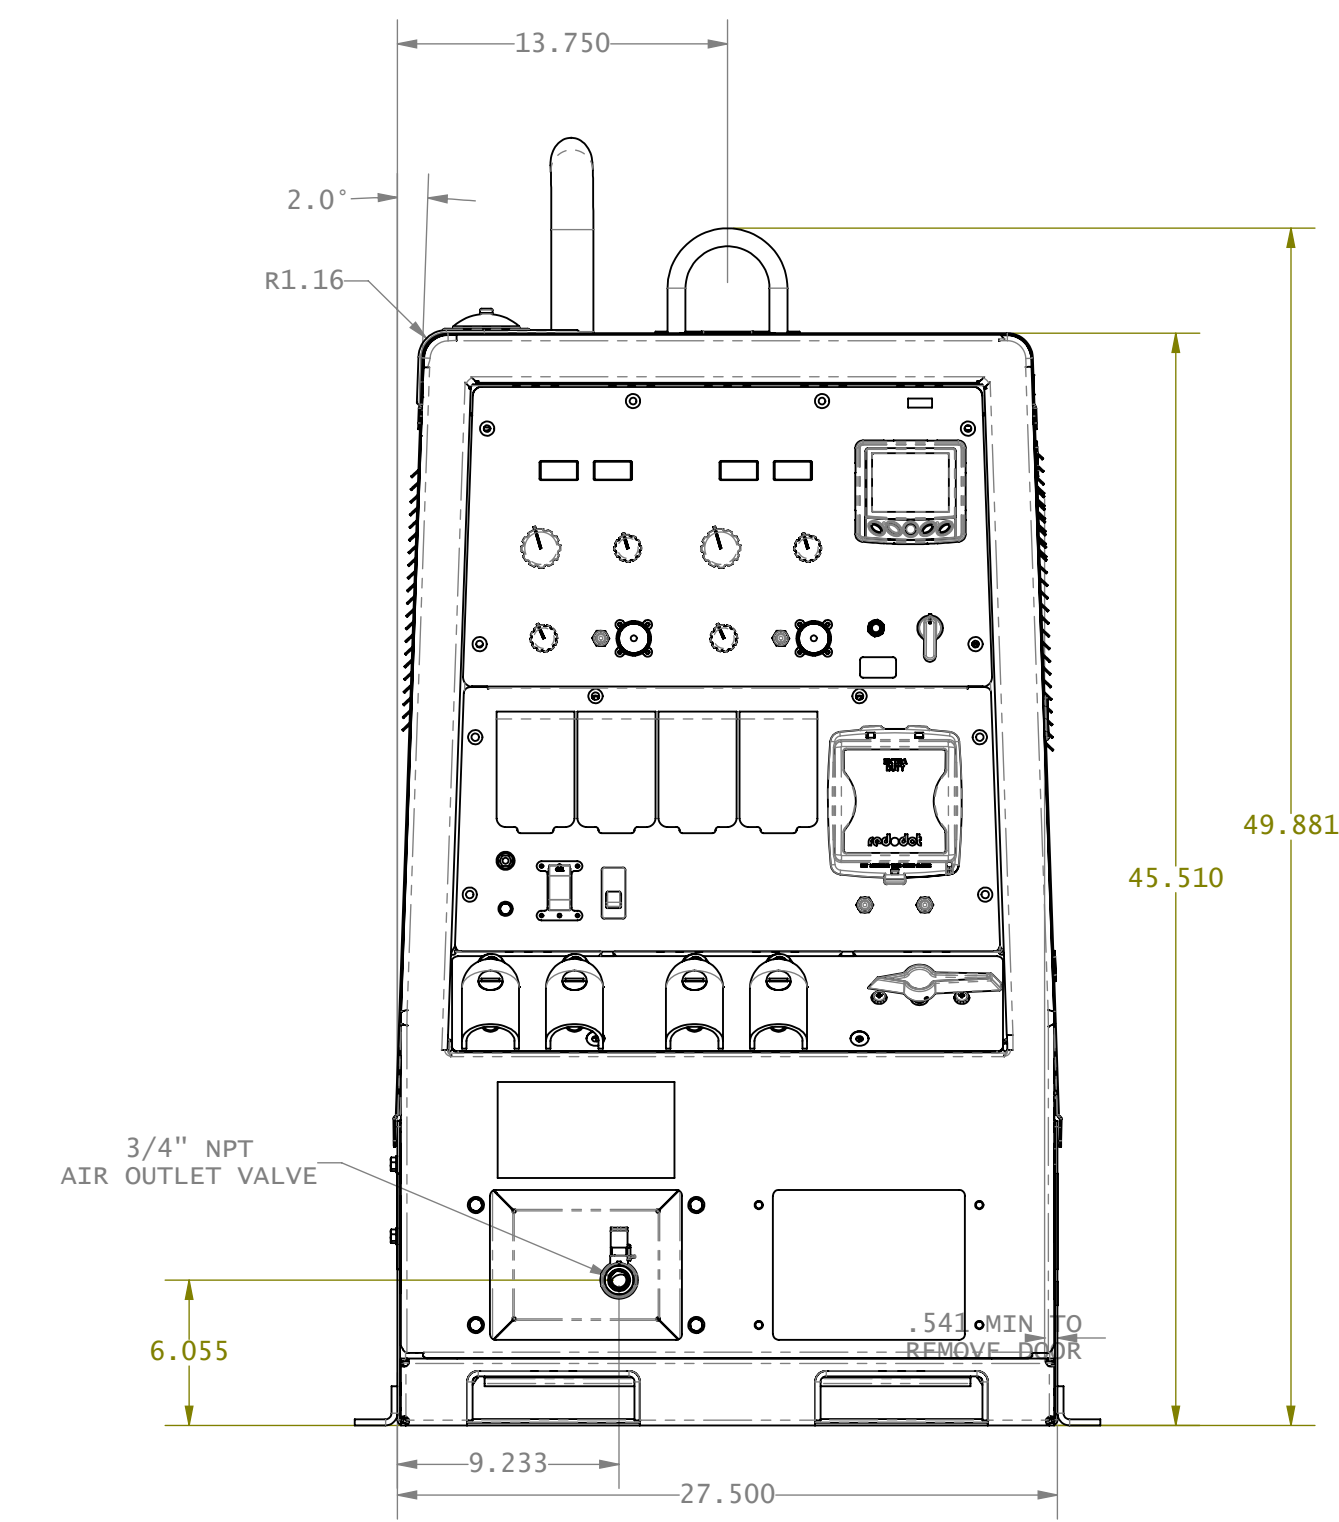

Tolerances Unless Otherwise Specified		Miller MILLER ELECTRIC MFG. CO., APPLETON, WI. USA	
				Decimal :		Title: ILLUSTRATION BB 800 DUO AIR PAK SERVICE TRUCK	
				Fractional :		DRAWING NOT TO SCALE CONFIDENTIAL	
				Angular :		Drawn By: DCW Date: 8-2-13	
				Finish:		Site: D Drawing No: 265005 Rev: B	
B	02/19/14	TDT	02/18/20	ADDED DIMENSIONS FOR T41 AND CLARIFIED DIMENSIONS FOR T4F			
A	8-2-13	DCW		INITIAL RELEASE			
Rev	Date	By	ECO	Revision Description