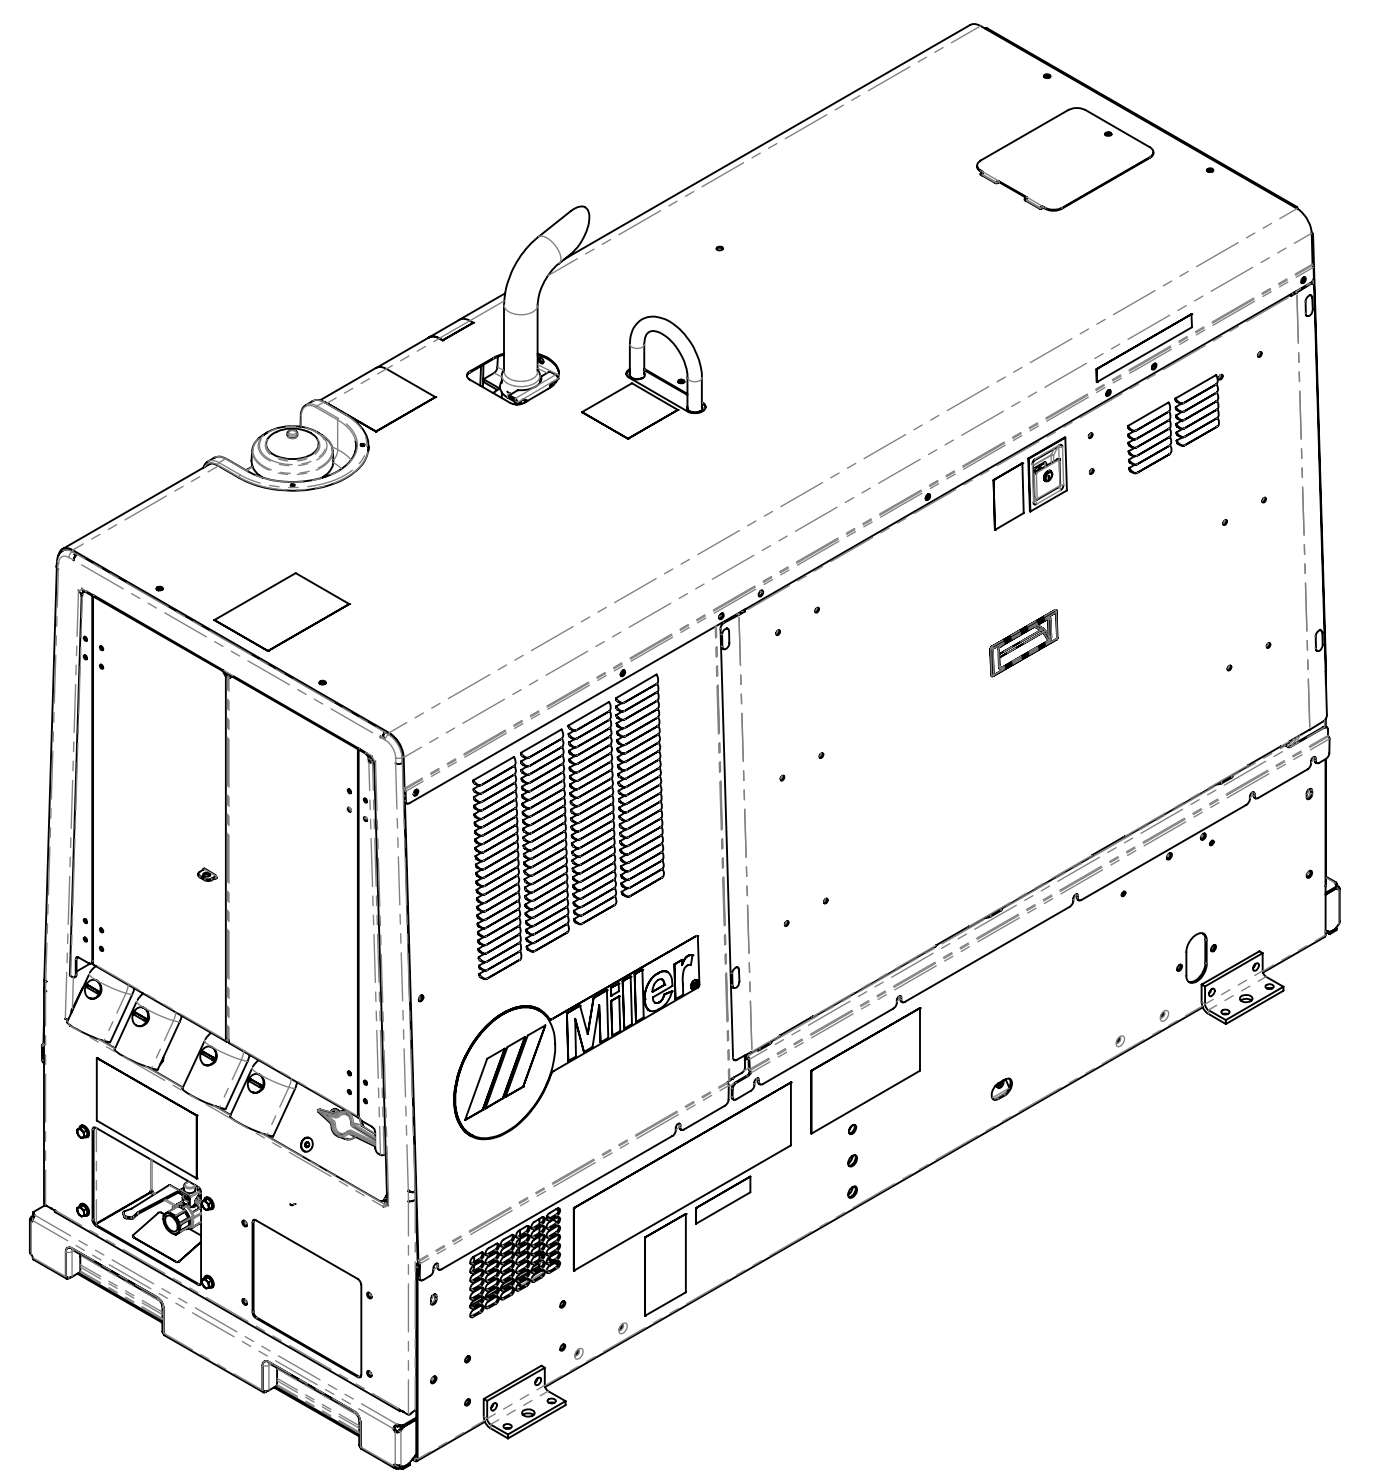

Tolerances Unless Otherwise Specified		Miller MILLER ELECTRIC MFG. CO., APPLETON, WI. USA	
				Decimal :		Title: ILLUSTRATION BB 800 DUO AIR PAK SERVICE TRUCK	
				Fractional :		DRAWING NOT TO SCALE CONFIDENTIAL	
				Angular :		Drawn By: DCW Date: 8-2-13	
				Finish:		Site: D Drawing No: 265005 Rev: B	
B	02/19/14	TDT	02/18/20	ADDED DIMENSIONS FOR T41 AND CLARIFIED DIMENSIONS FOR T4F			
A	8-2-13	DCW		INITIAL RELEASE			
Rev	Date	By	ECO	Revision Description