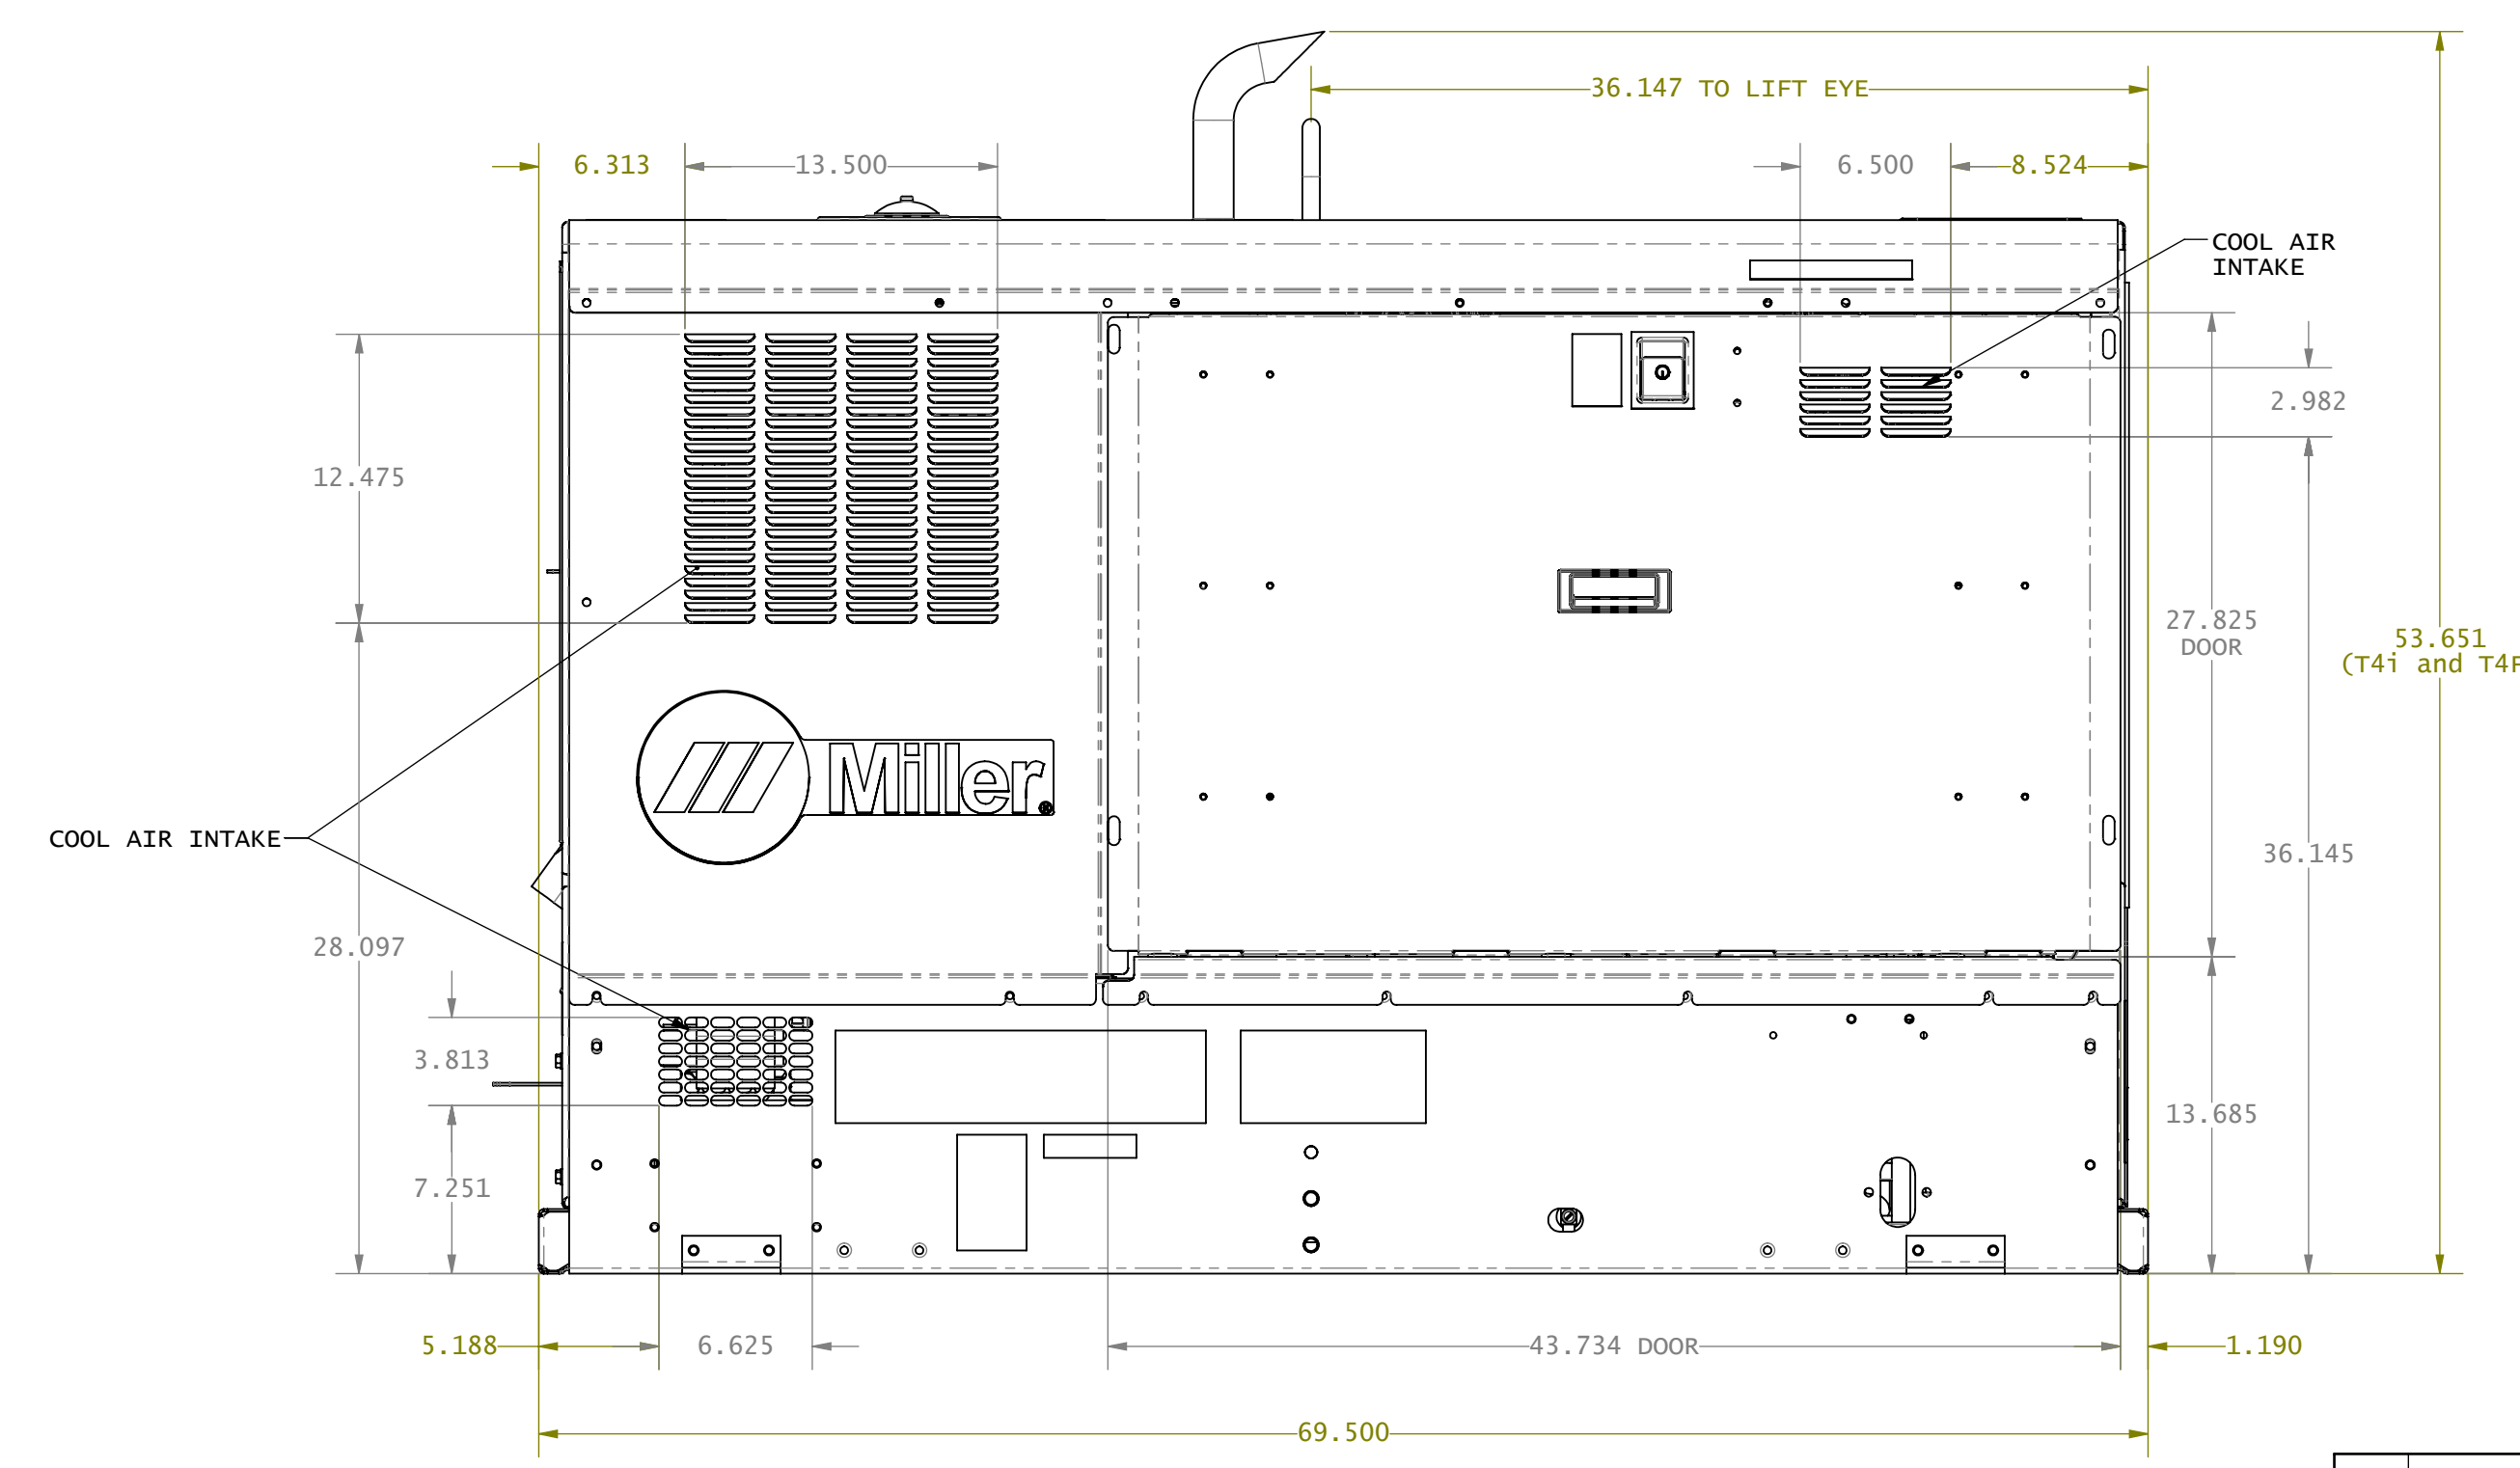

Tolerances Unless Otherwise Specified		Miller MILLER ELECTRIC MFG. CO., APPLETON, WI. USA	
				Decimal :		Title: ILLUSTRATION BB 800 DUO AIR PAK SERVICE TRUCK	
				Fractional :		DRAWING NOT TO SCALE CONFIDENTIAL	
				Angular :		Drawn By: DCW Date: 8-2-13	
				Finish:		Site: D Drawing No: 265005 Rev: B	
B	02/19/14	TDT	02/18/20	ADDED DIMENSIONS FOR T41 AND CLARIFIED DIMENSIONS FOR T4F			
A	8-2-13	DCW		INITIAL RELEASE			
Rev	Date	By	ECO	Revision Description