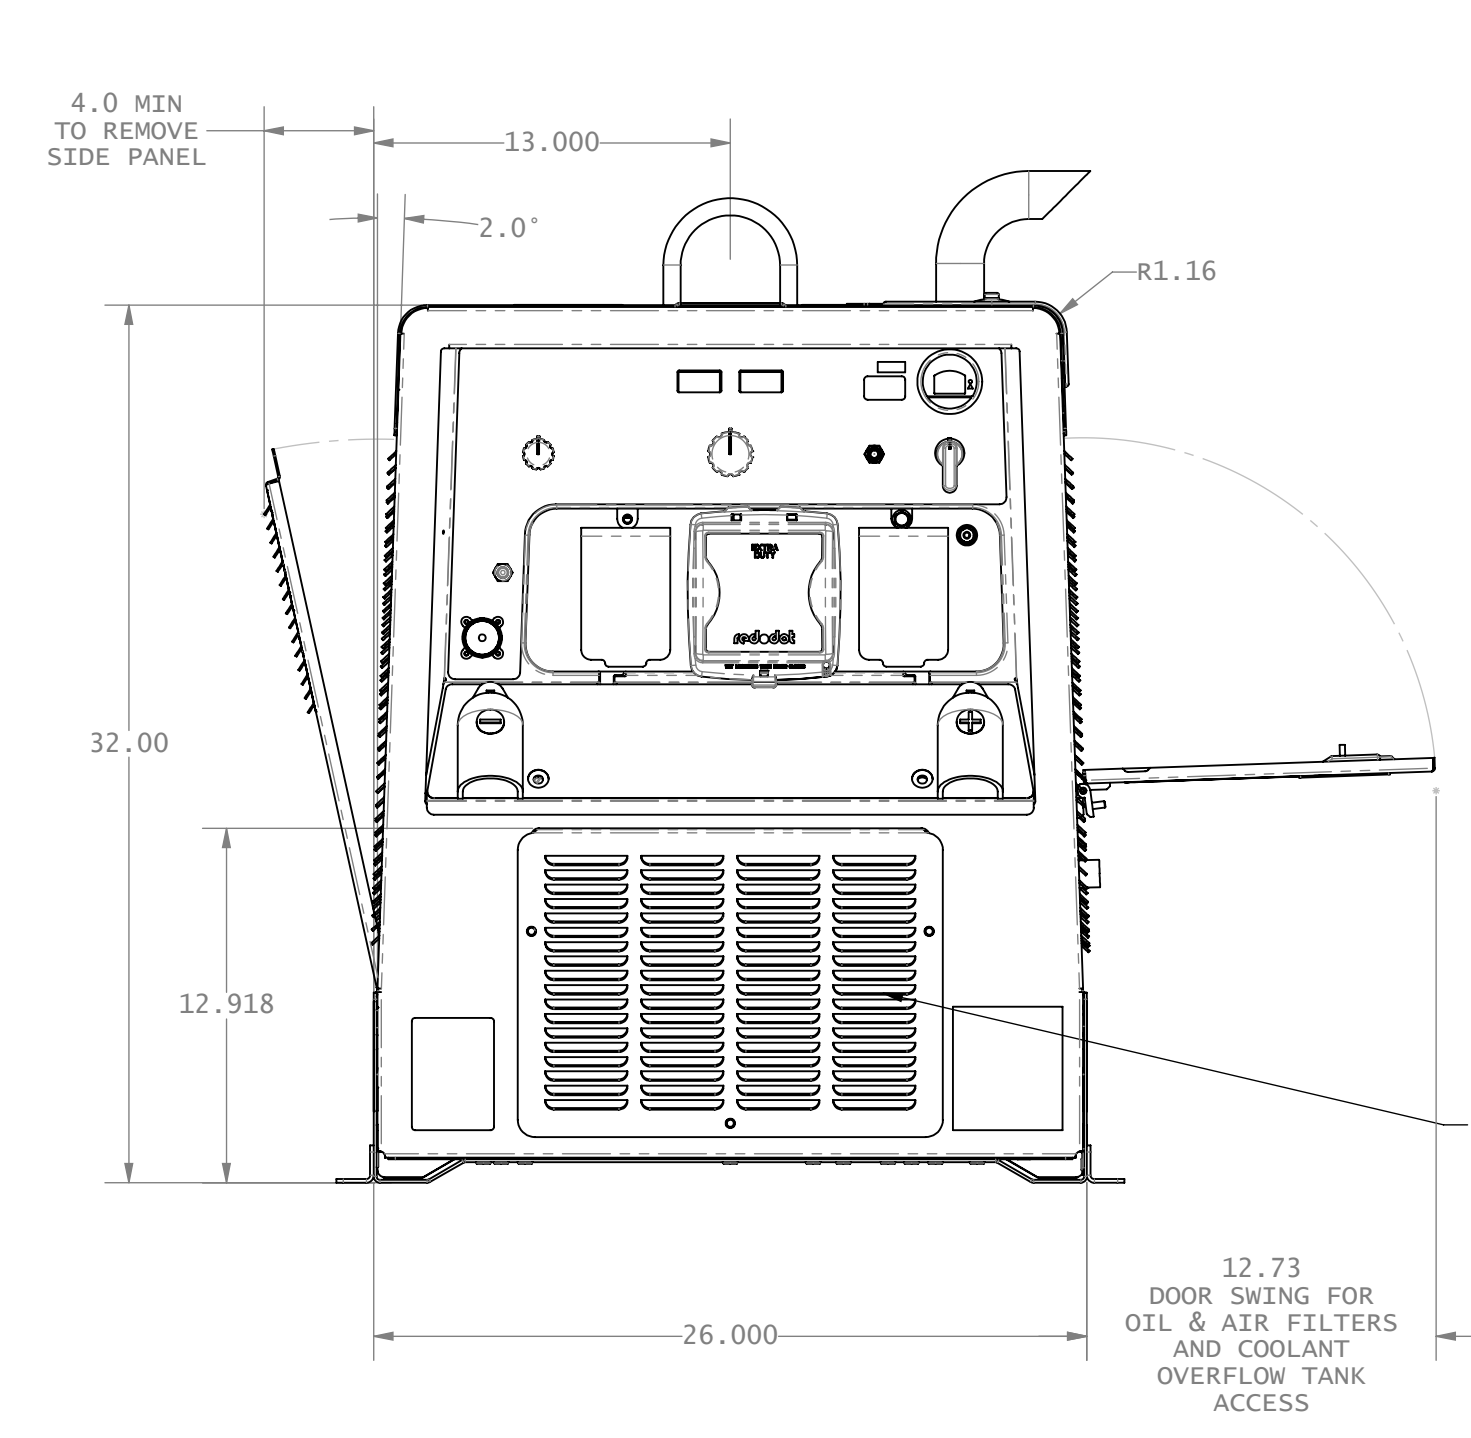

Tolerances Unless Otherwise Specified		MILLER ELECTRIC MFG. CO., APPLETON, WI. USA	
				Decimal :		Title:	
				Fractional :		ILLUSTRATION BIG BLUE 300/400 PRO SERVICE TRUCK	
				Angular :		DRAWING NOT TO SCALE CONFIDENTIAL	
A	6-23-15	DCW		ORIGINAL RELEASE		Drawn By: DCW	Size: D
Rev	Date	By	ECO	Revision Description		Date: 6-23-15	Drawing No: 272951 Rev: A