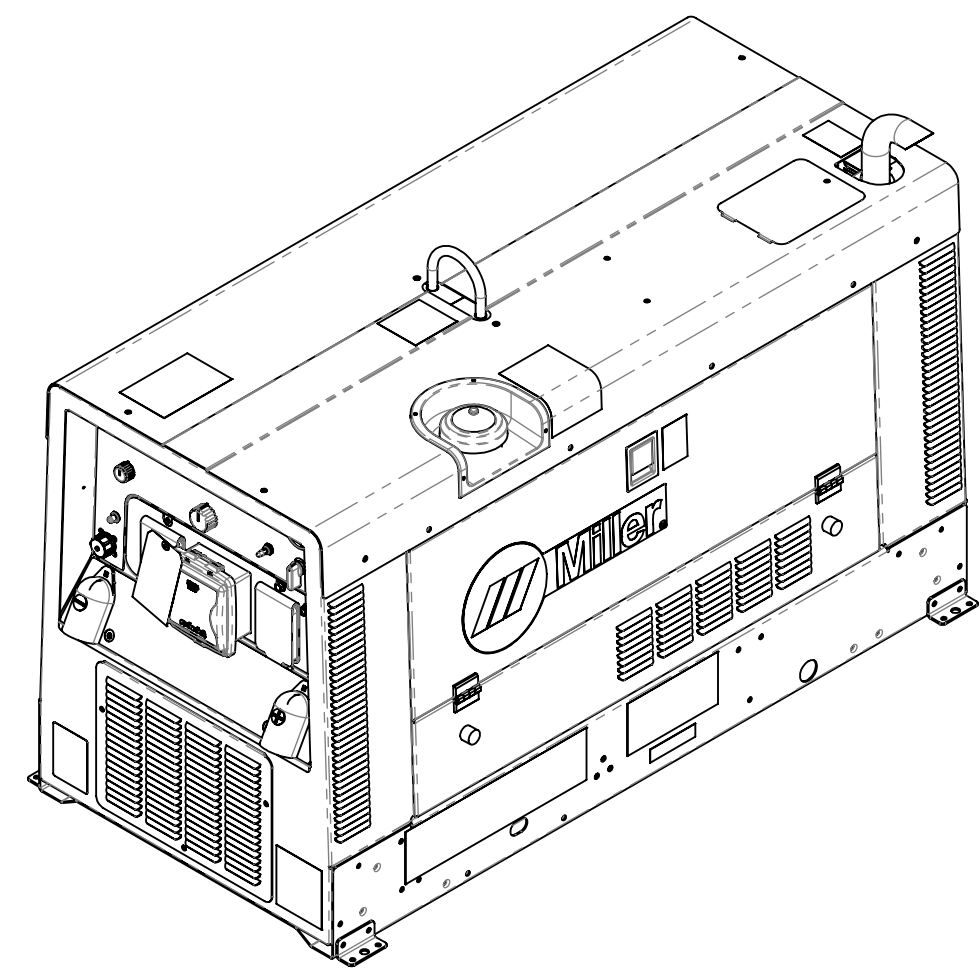

Tolerances Unless Otherwise Specified		MILLER ELECTRIC MFG. CO., APPLETON, WI. USA	
				Decimal :		Title:	
				Fractional :		ILLUSTRATION BIG BLUE 300/400 PRO SERVICE TRUCK	
				Angular :		DRAWING NOT TO SCALE CONFIDENTIAL	
A	6-23-15	DCW		ORIGINAL RELEASE		Drawn By: DCW	Size: D
Rev	Date	By	ECO	Revision Description		Date: 6-23-15	Drawing No: 272951 Rev: A