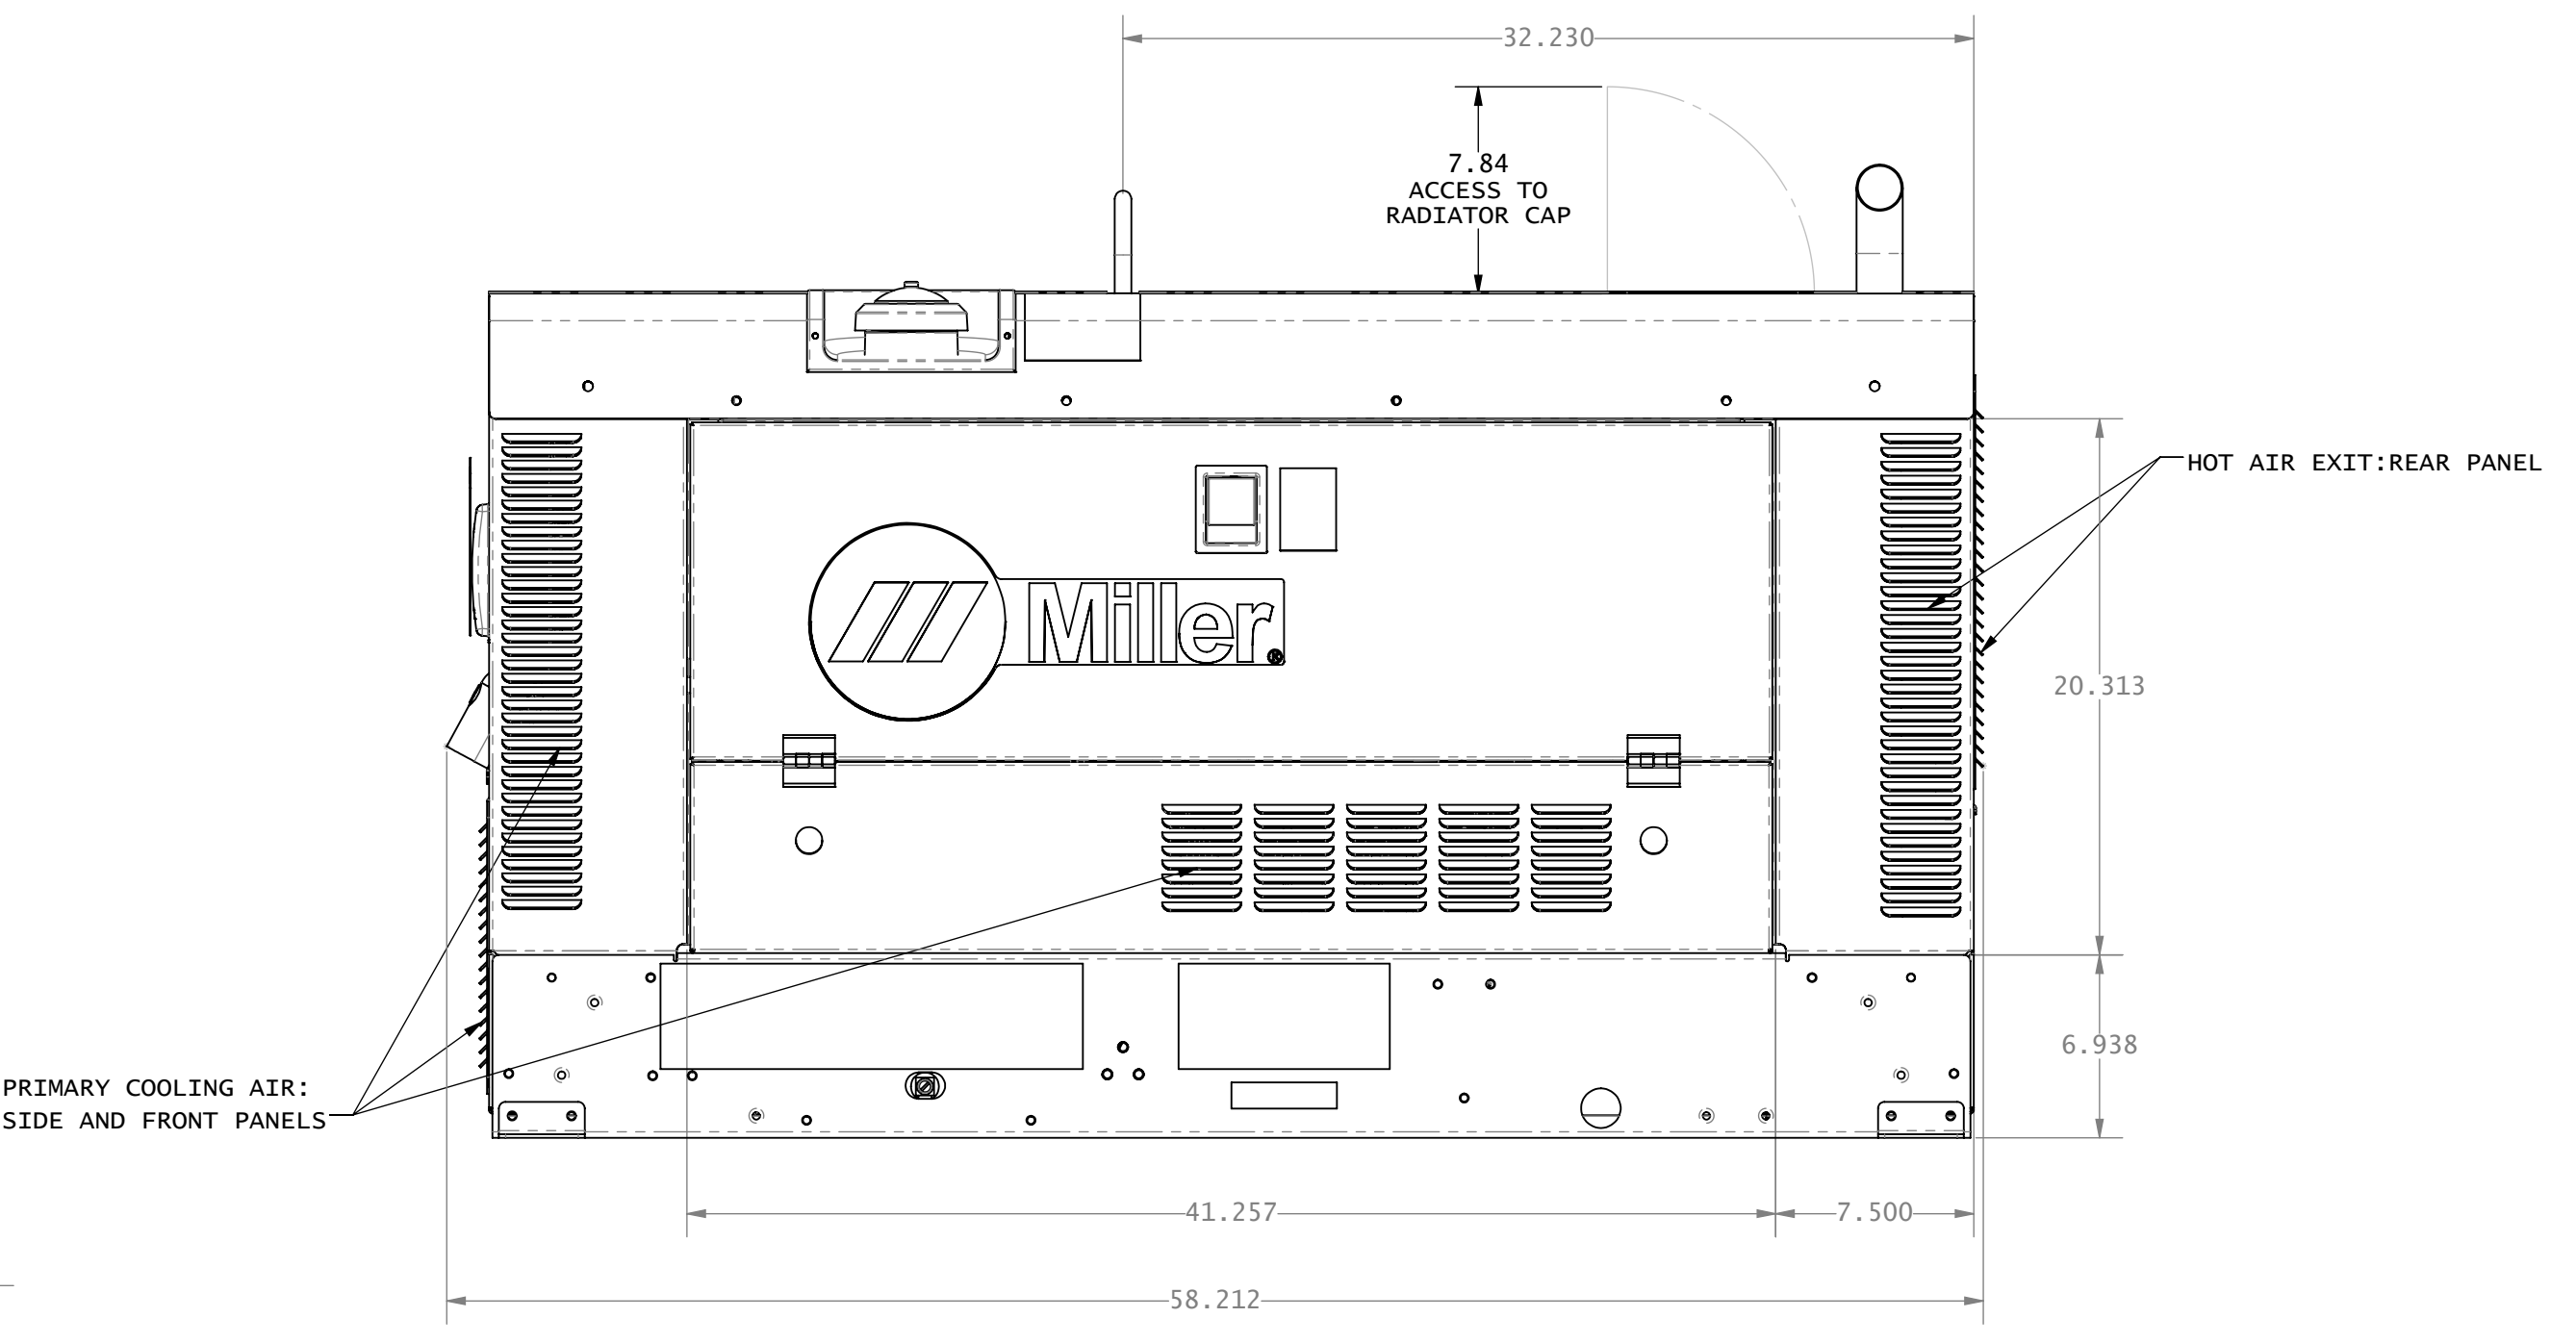

Tolerances Unless Otherwise Specified		MILLER ELECTRIC MFG. CO., APPLETON, WI. USA	
				Decimal :		Title:	
				Fractional :		ILLUSTRATION BIG BLUE 300/400 PRO SERVICE TRUCK	
				Angular :		DRAWING NOT TO SCALE CONFIDENTIAL	
A	6-23-15	DCW		ORIGINAL RELEASE		Drawn By: DCW	Size: D
Rev	Date	By	ECO	Revision Description		Date: 6-23-15	Drawing No: 272951 Rev: A