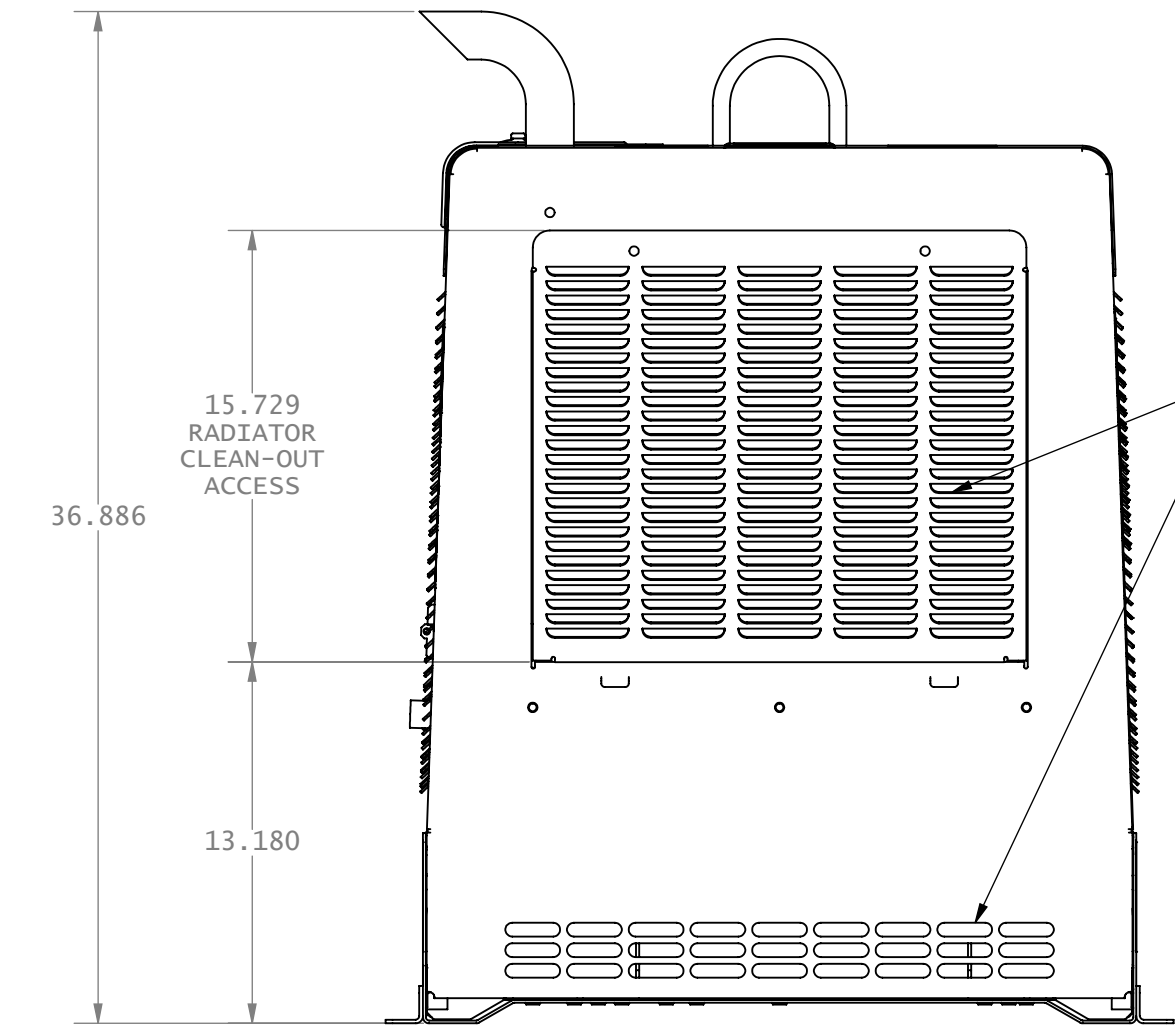

Tolerances Unless Otherwise Specified		MILLER ELECTRIC MFG. CO., APPLETON, WI. USA	
				Decimal :		Title:	
				Fractional :		ILLUSTRATION BIG BLUE 300/400 PRO SERVICE TRUCK	
				Angular :		DRAWING NOT TO SCALE CONFIDENTIAL	
A	6-23-15	DCW		ORIGINAL RELEASE		Drawn By: DCW	Size: D
Rev	Date	By	ECO	Revision Description		Date: 6-23-15	Drawing No: 272951 Rev: A