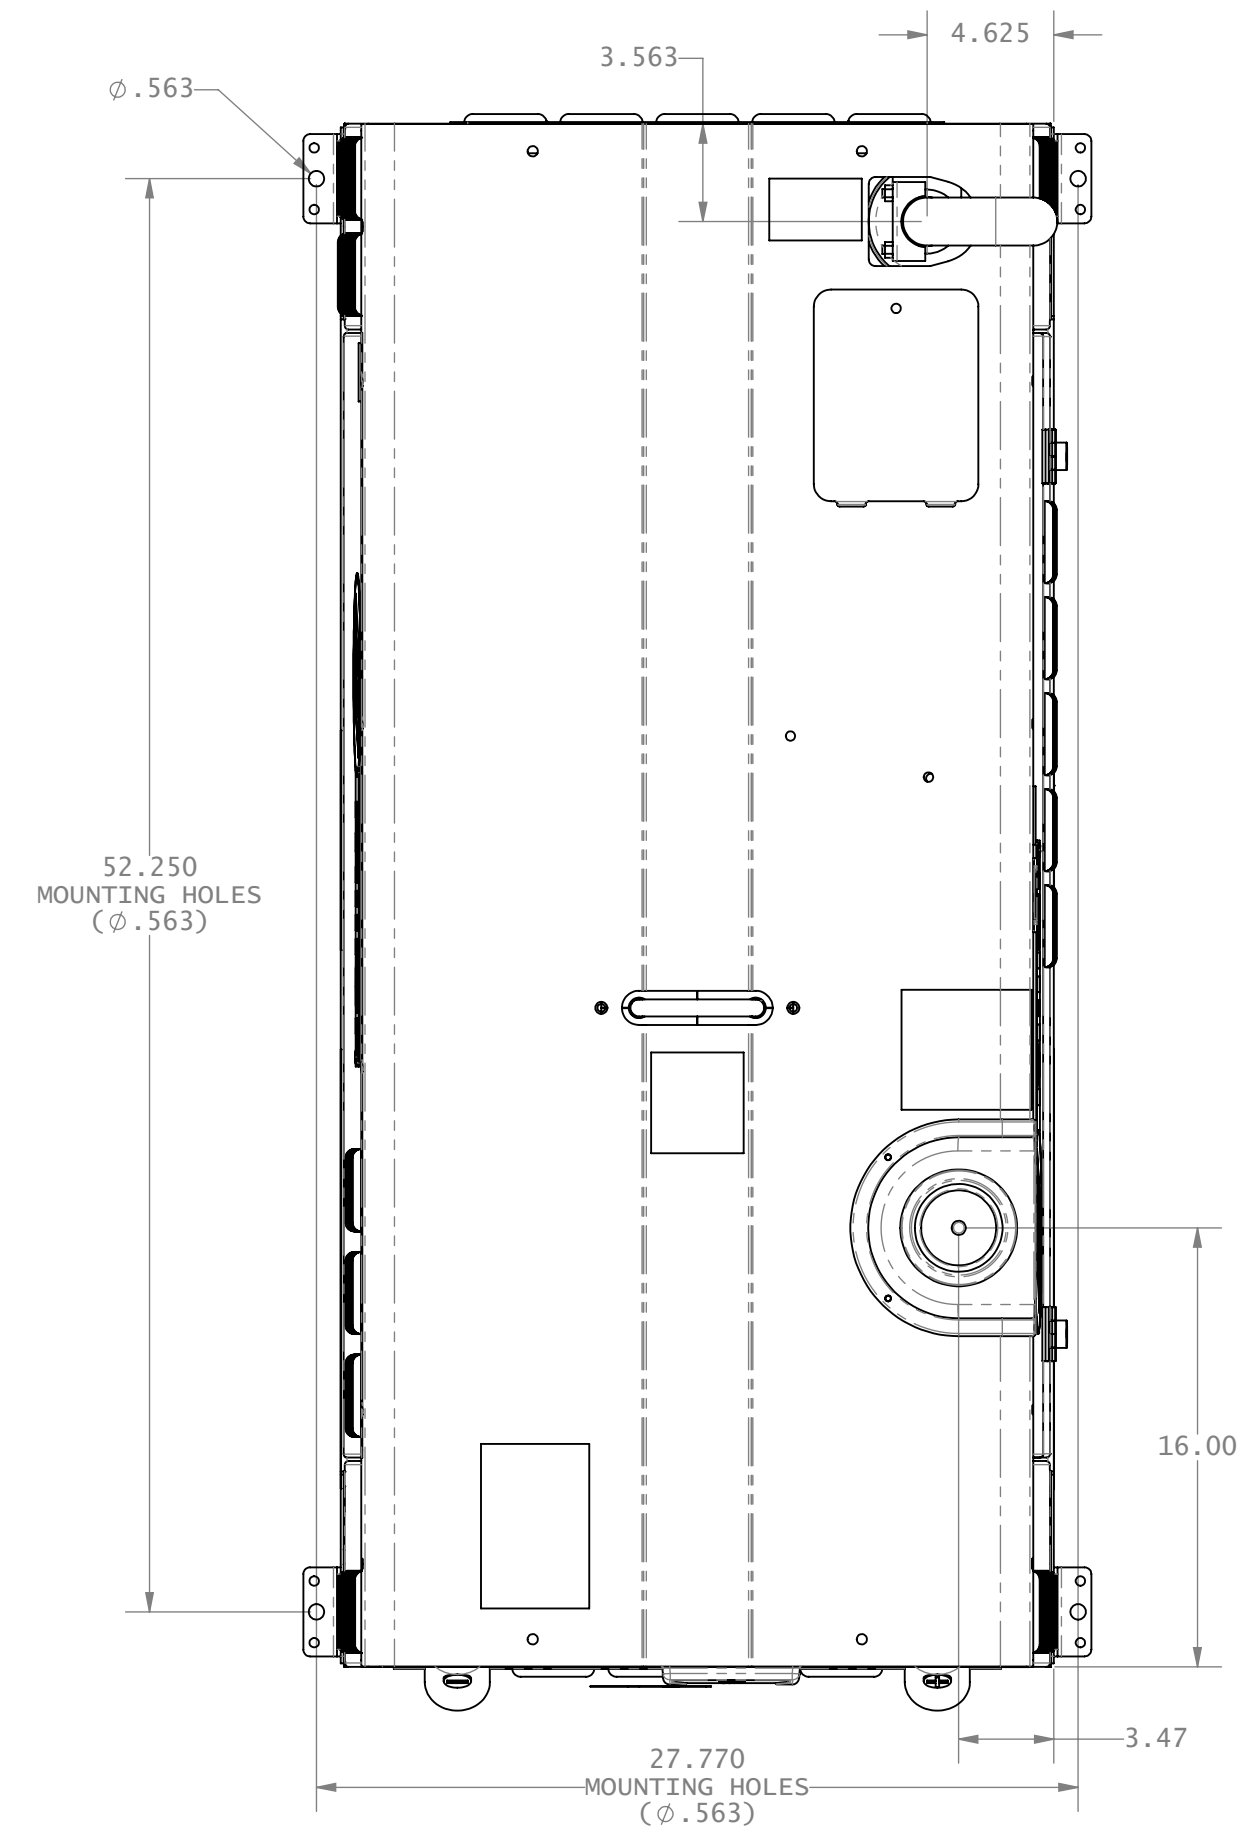

Tolerances Unless Otherwise Specified		MILLER ELECTRIC MFG. CO., APPLETON, WI. USA	
				Decimal :		Title:	
				Fractional :		ILLUSTRATION BIG BLUE 300/400 PRO SERVICE TRUCK	
				Angular :		DRAWING NOT TO SCALE CONFIDENTIAL	
A	6-23-15	DCW		ORIGINAL RELEASE		Drawn By: DCW	Size: D
Rev	Date	By	ECO	Revision Description		Date: 6-23-15	Drawing No: 272951 Rev: A