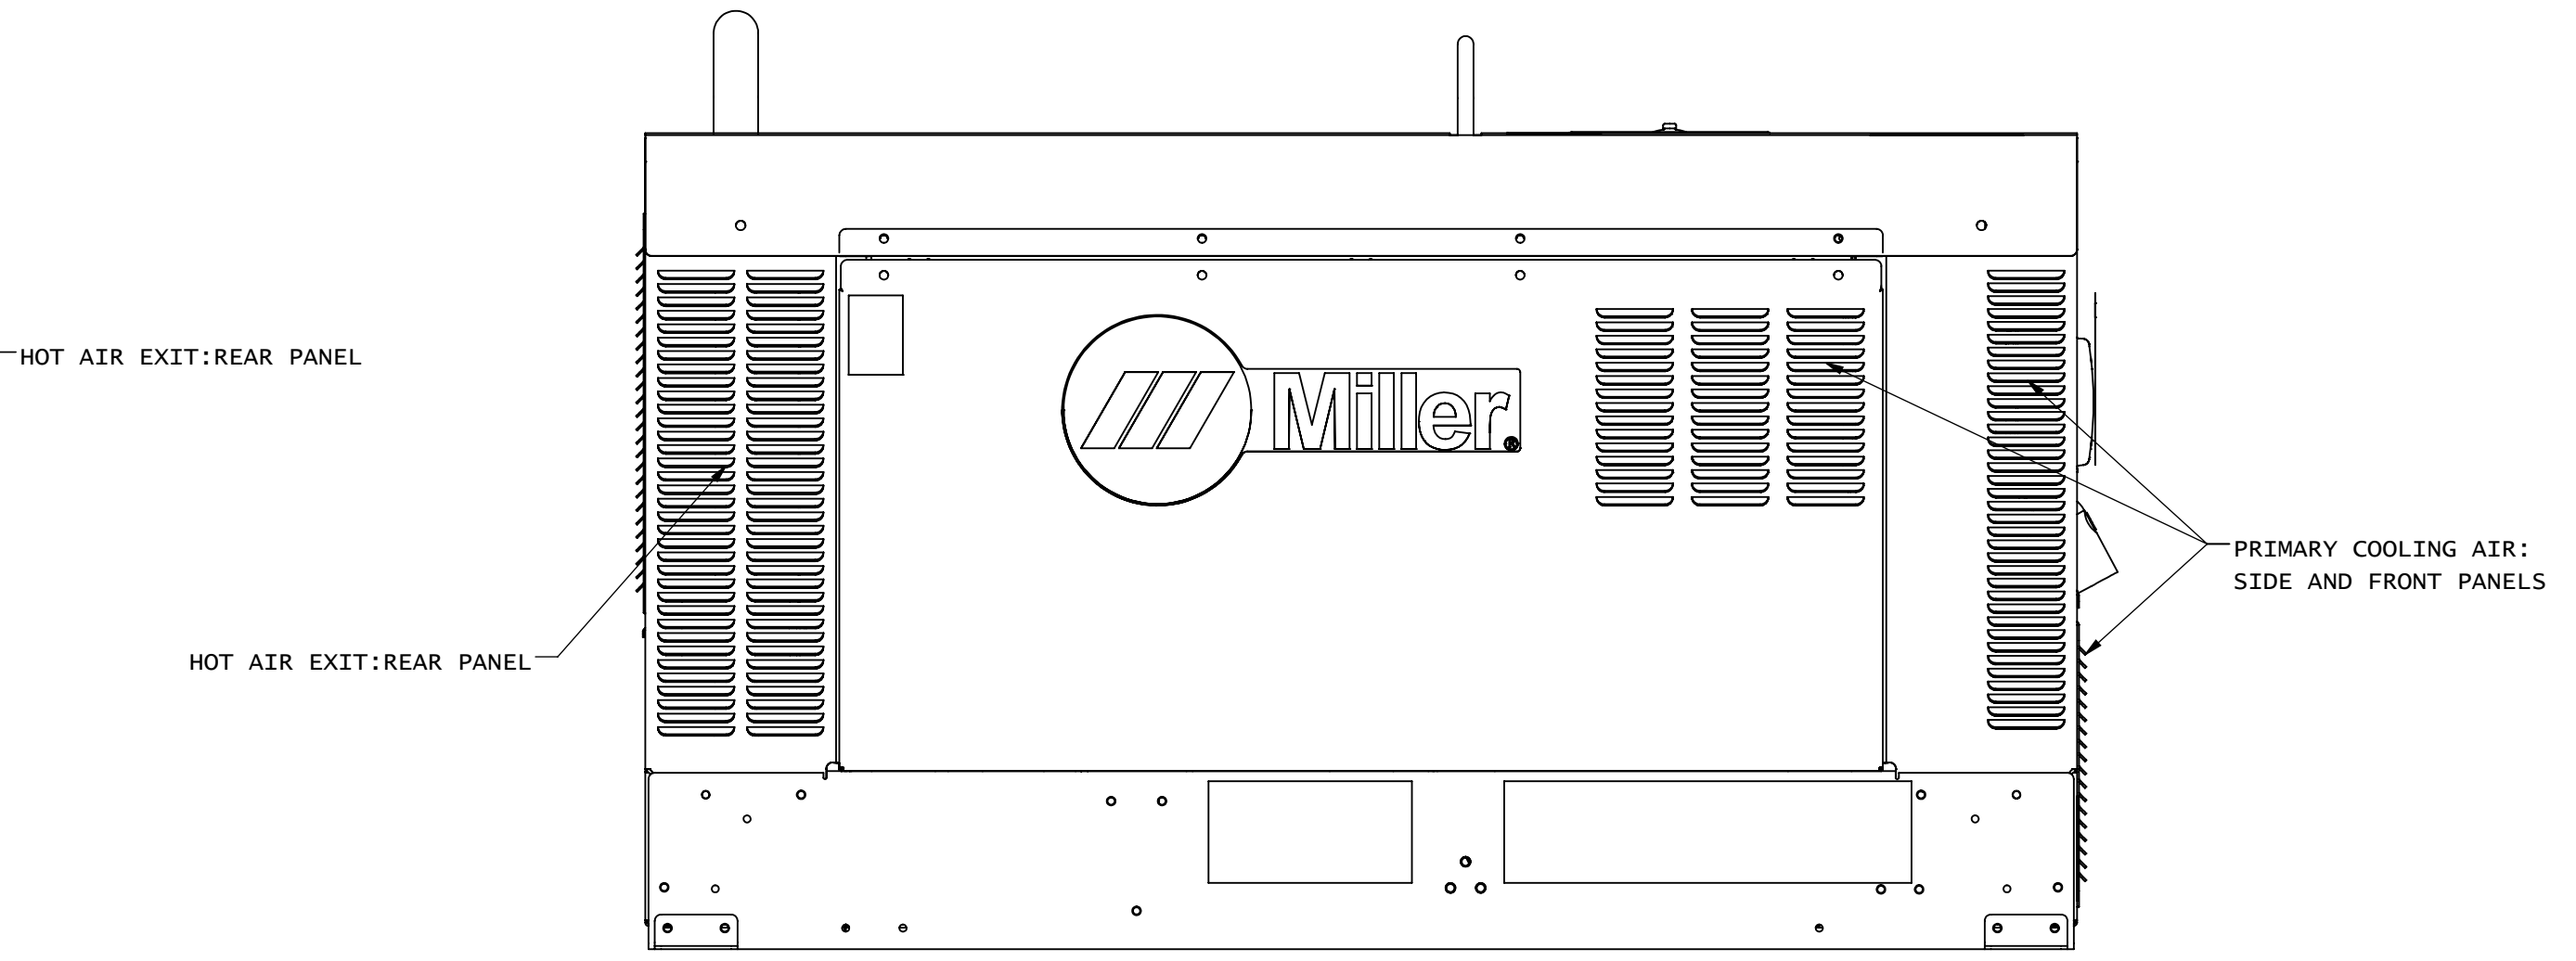

Tolerances Unless Otherwise Specified		MILLER ELECTRIC MFG. CO., APPLETON, WI. USA	
				Decimal :		Title:	
				Fractional :		ILLUSTRATION BIG BLUE 300/400 PRO SERVICE TRUCK	
				Angular :		DRAWING NOT TO SCALE CONFIDENTIAL	
A	6-23-15	DCW		ORIGINAL RELEASE		Drawn By: DCW	Size: D
Rev	Date	By	ECO	Revision Description		Date: 6-23-15	Drawing No: 272951 Rev: A