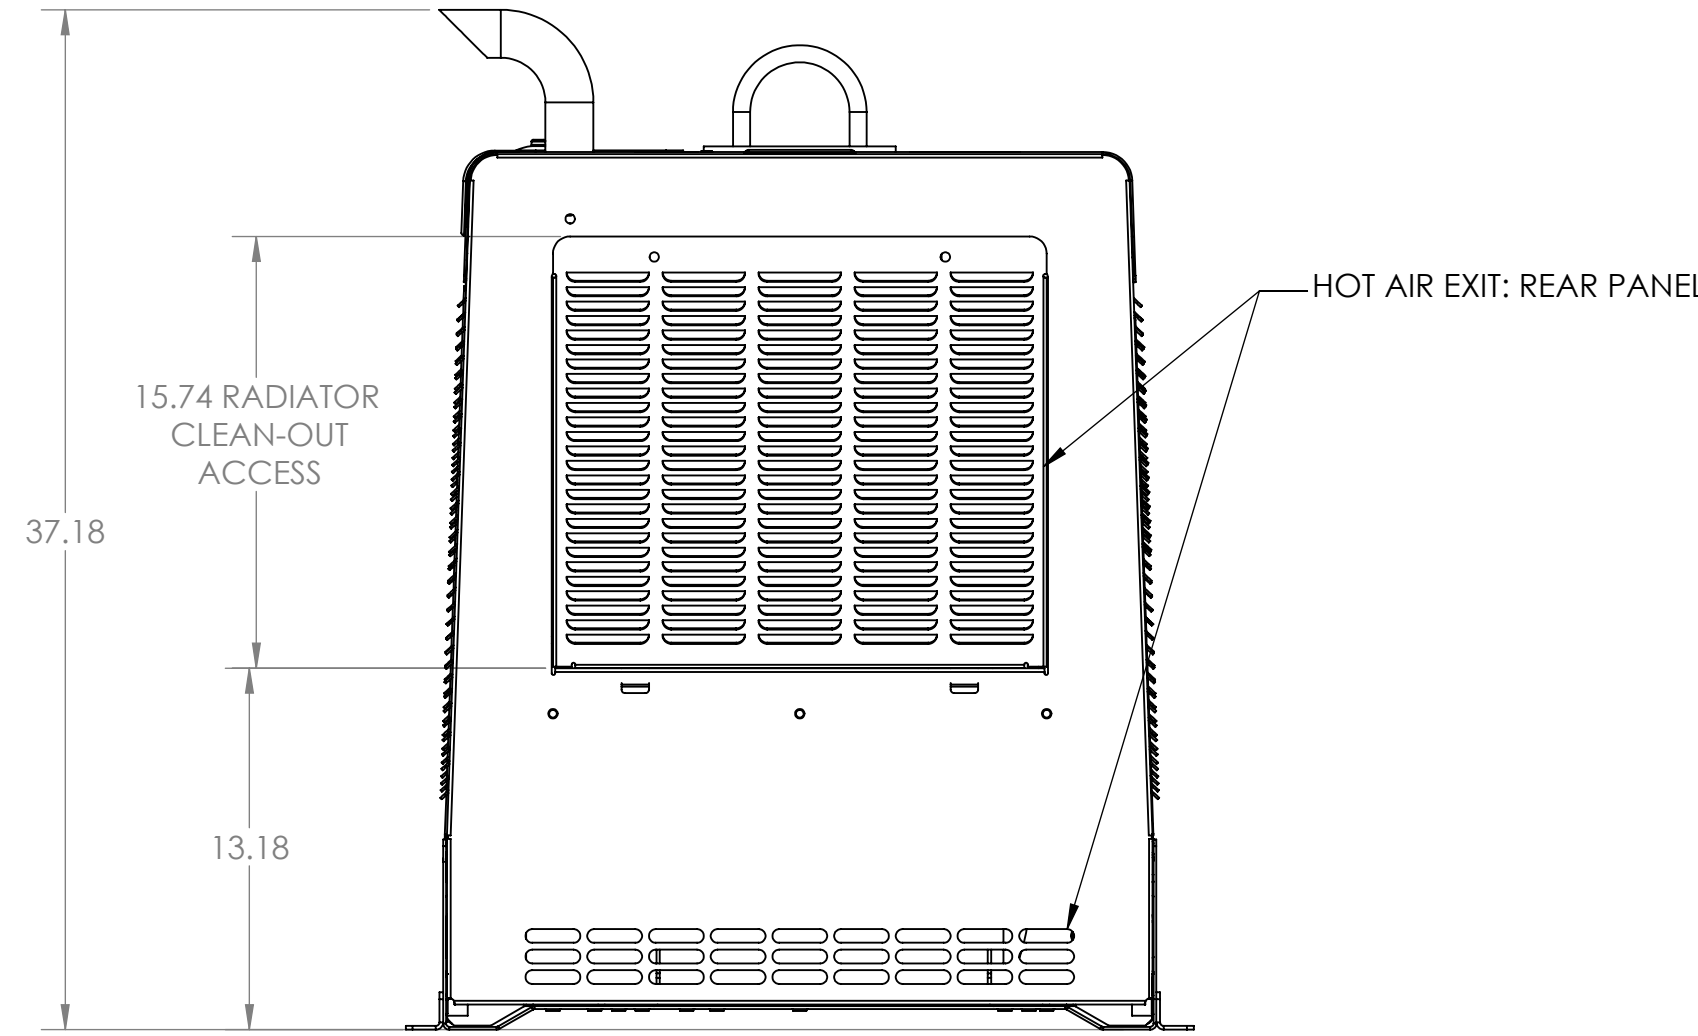

7.00 FOR OIL & AIR FILTERS AND COOLANT OVERFLOW TANK ACCESS

				Tolerances Unless Otherwise Specified	
				Decimal :	
				Fractional :	
				Angular :	
				Finish:	
Rev	Date	By	ECO	Revision Description	
A	10-13-11	DCW		ORIGINAL RELEASE	

Miller		MILLER ELECTRIC MFG. CO., APPLETON, WI. USA	
Title: ILLUSTRATION BB 350 PIPE PRO SERVICE TRUCK			
DRAWING NOT TO SCALE		CONFIDENTIAL	
Drawn By: DCW	Size: D	Drawing No: 255404	Rev: A
Date: 10-13-11