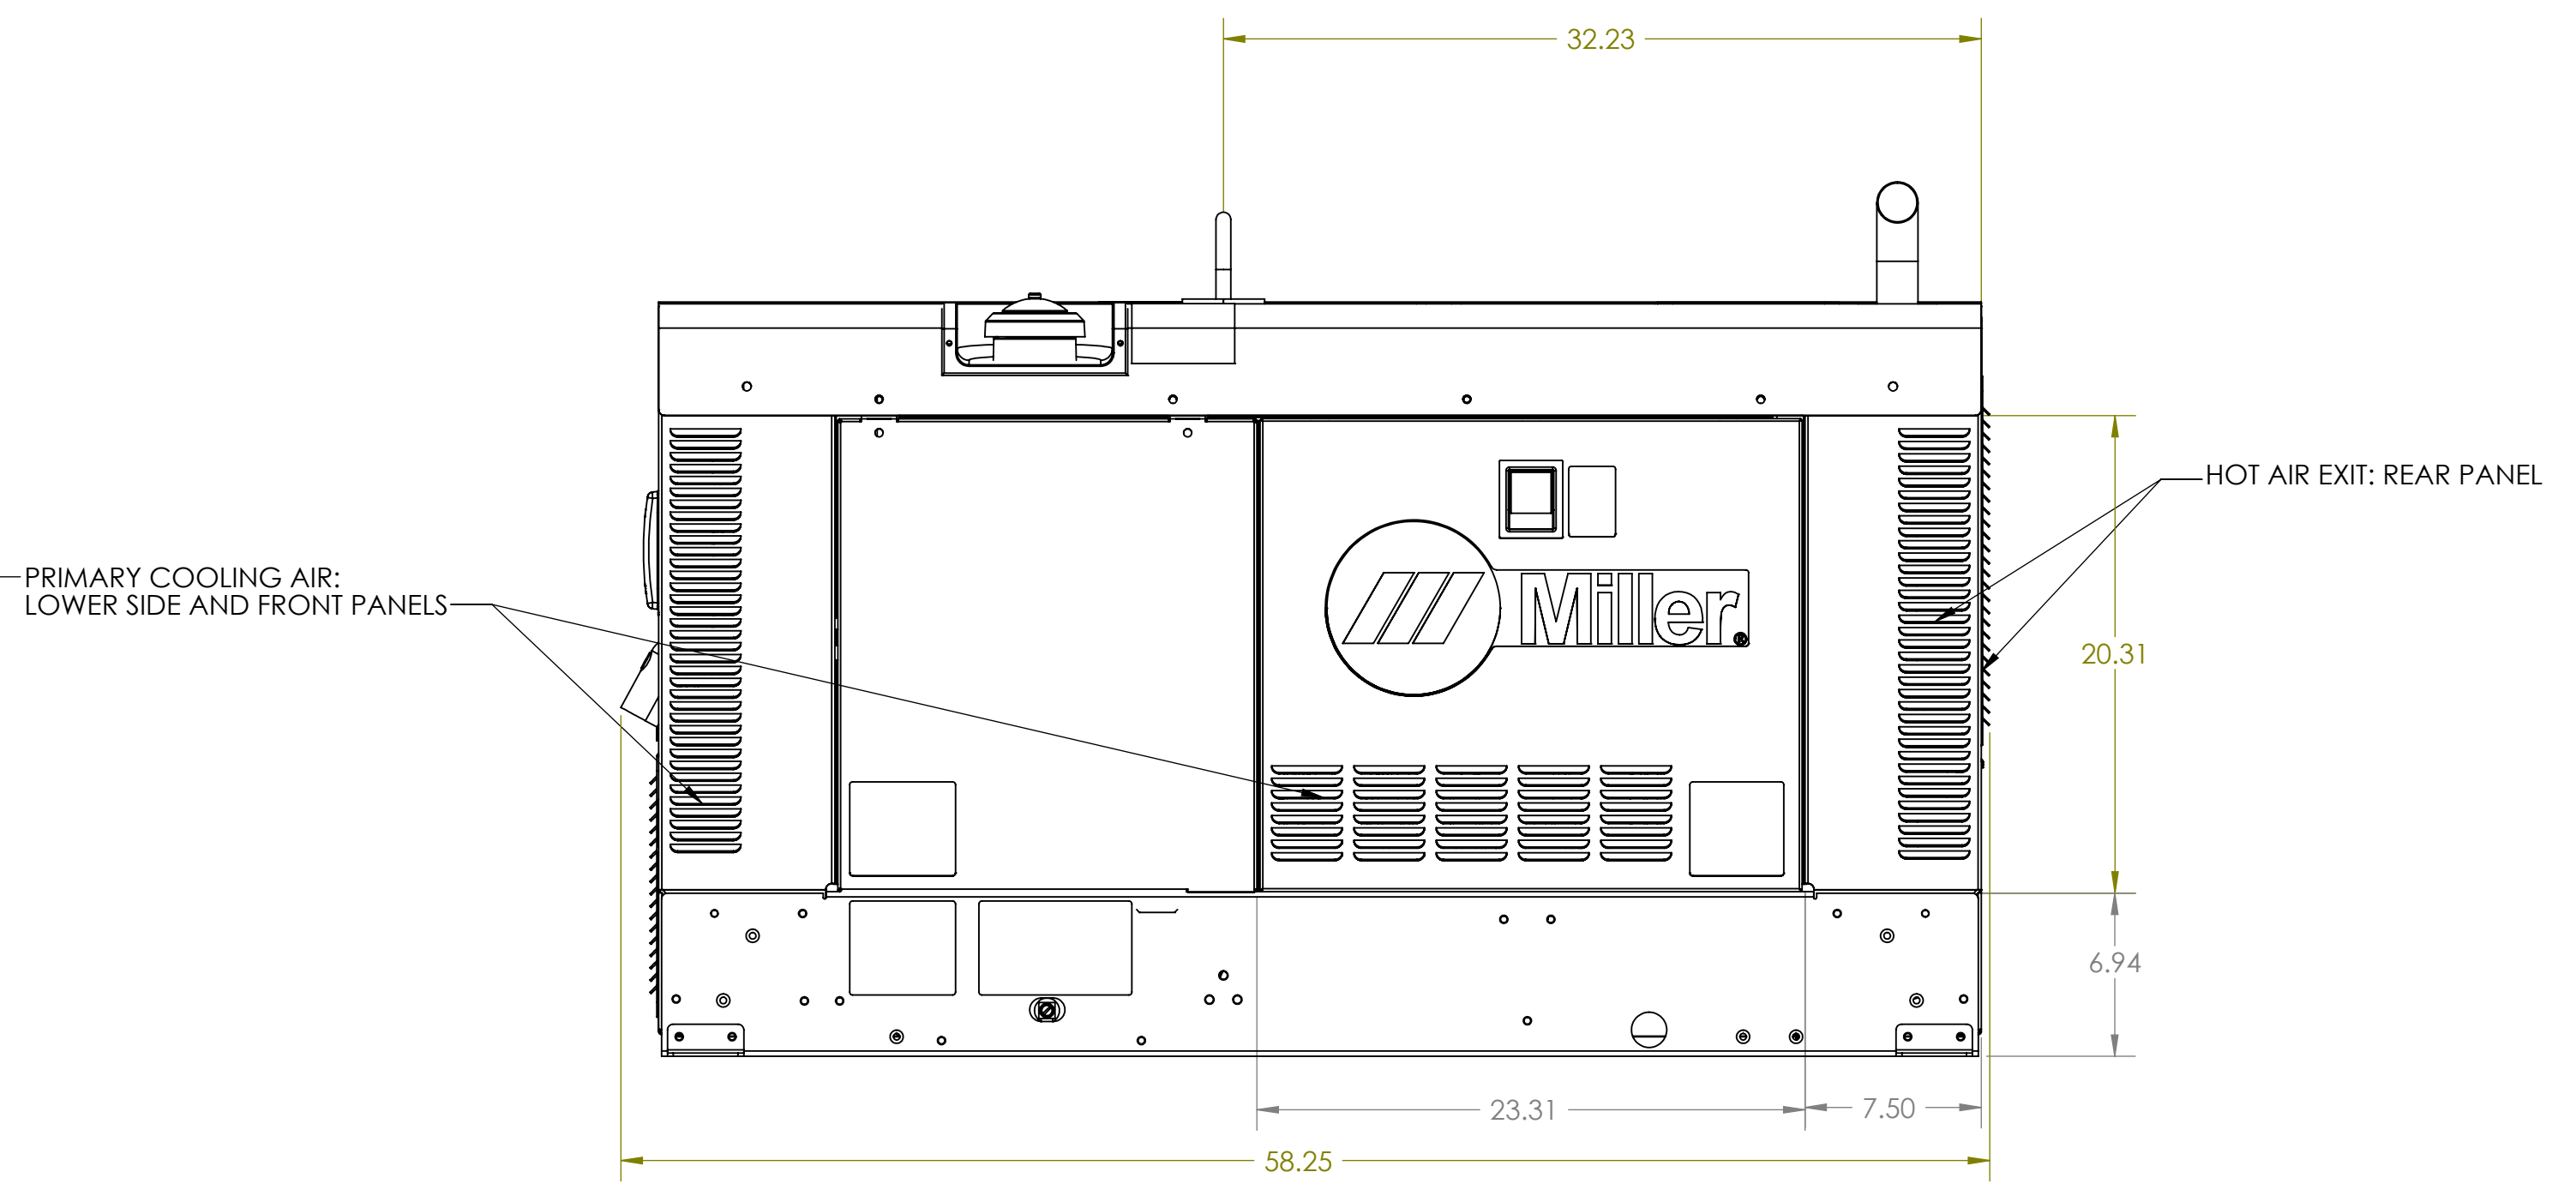

7.00 FOR OIL & AIR FILTERS AND COOLANT OVERFLOW TANK ACCESS

				Tolerances Unless Otherwise Specified	
				Decimal :	
				Fractional :	
				Angular :	
				Finish:	
Rev	Date	By	ECO	Revision Description	
A	10-13-11	DCW		ORIGINAL RELEASE	

Miller		MILLER ELECTRIC MFG. CO., APPLETON, WI. USA	
Title: ILLUSTRATION BB 350 PIPE PRO SERVICE TRUCK			
DRAWING NOT TO SCALE		CONFIDENTIAL	
Drawn By: DCW	Size: D	Drawing No: 255404	Rev: A
Date: 10-13-11