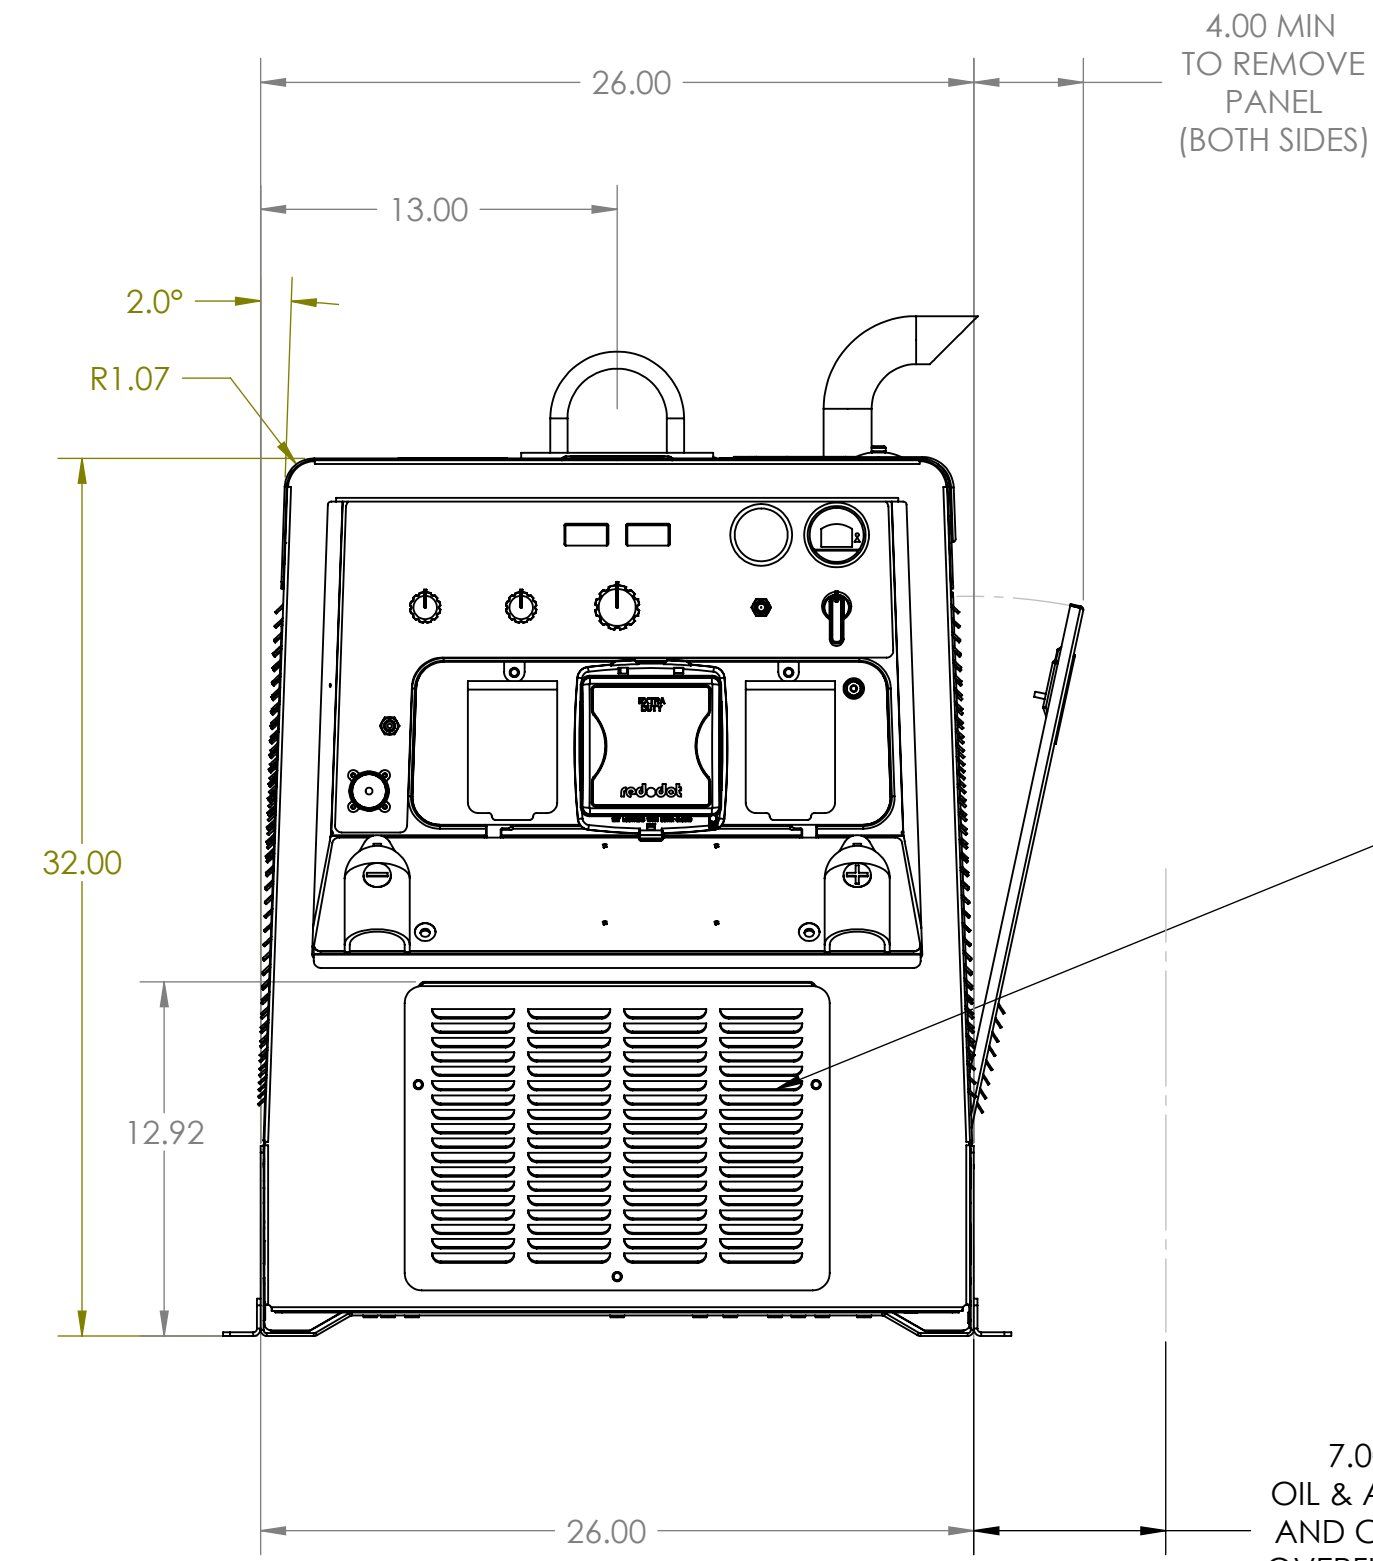

7.00 FOR OIL & AIR FILTERS AND COOLANT OVERFLOW TANK ACCESS

				Tolerances Unless Otherwise Specified	
				Decimal :	
				Fractional :	
				Angular :	
				Finish:	
Rev	Date	By	ECO	Revision Description	
A	10-13-11	DCW		ORIGINAL RELEASE	

Miller		MILLER ELECTRIC MFG. CO., APPLETON, WI. USA	
Title: ILLUSTRATION BB 350 PIPE PRO SERVICE TRUCK			
DRAWING NOT TO SCALE		CONFIDENTIAL	
Drawn By: DCW	Size: D	Drawing No: 255404	Rev: A
Date: 10-13-11