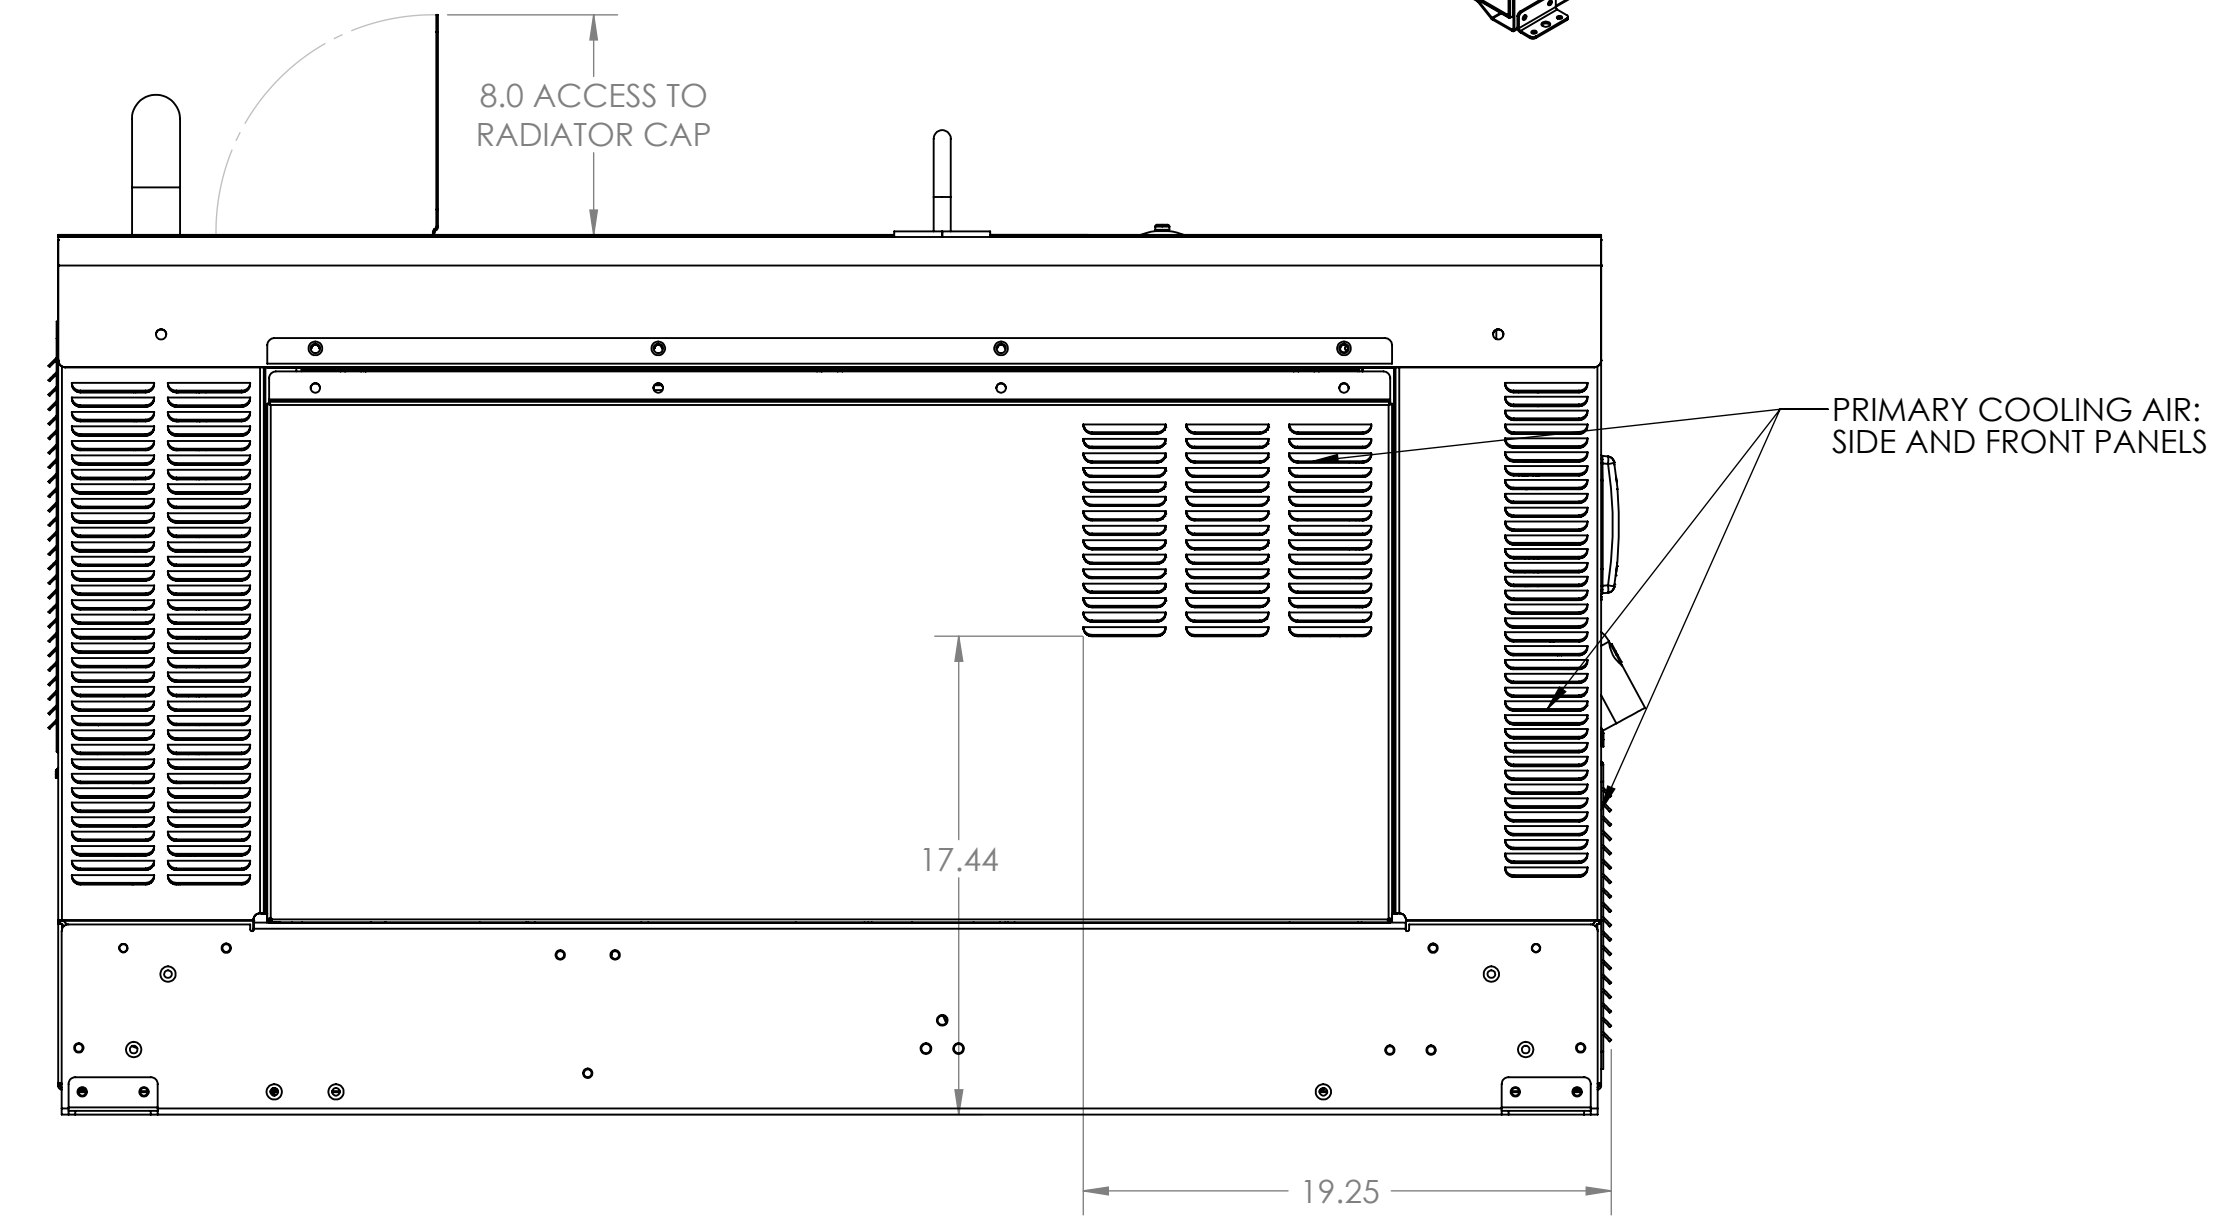

7.00 FOR OIL & AIR FILTERS AND COOLANT OVERFLOW TANK ACCESS

				Tolerances Unless Otherwise Specified	
				Decimal :	
				Fractional :	
				Angular :	
				Finish:	
Rev	Date	By	ECO	Revision Description	
A	10-13-11	DCW		ORIGINAL RELEASE	

Miller		MILLER ELECTRIC MFG. CO., APPLETON, WI. USA	
Title: ILLUSTRATION BB 350 PIPE PRO SERVICE TRUCK			
DRAWING NOT TO SCALE		CONFIDENTIAL	
Drawn By: DCW	Size: D	Drawing No: 255404	Rev: A
Date: 10-13-11