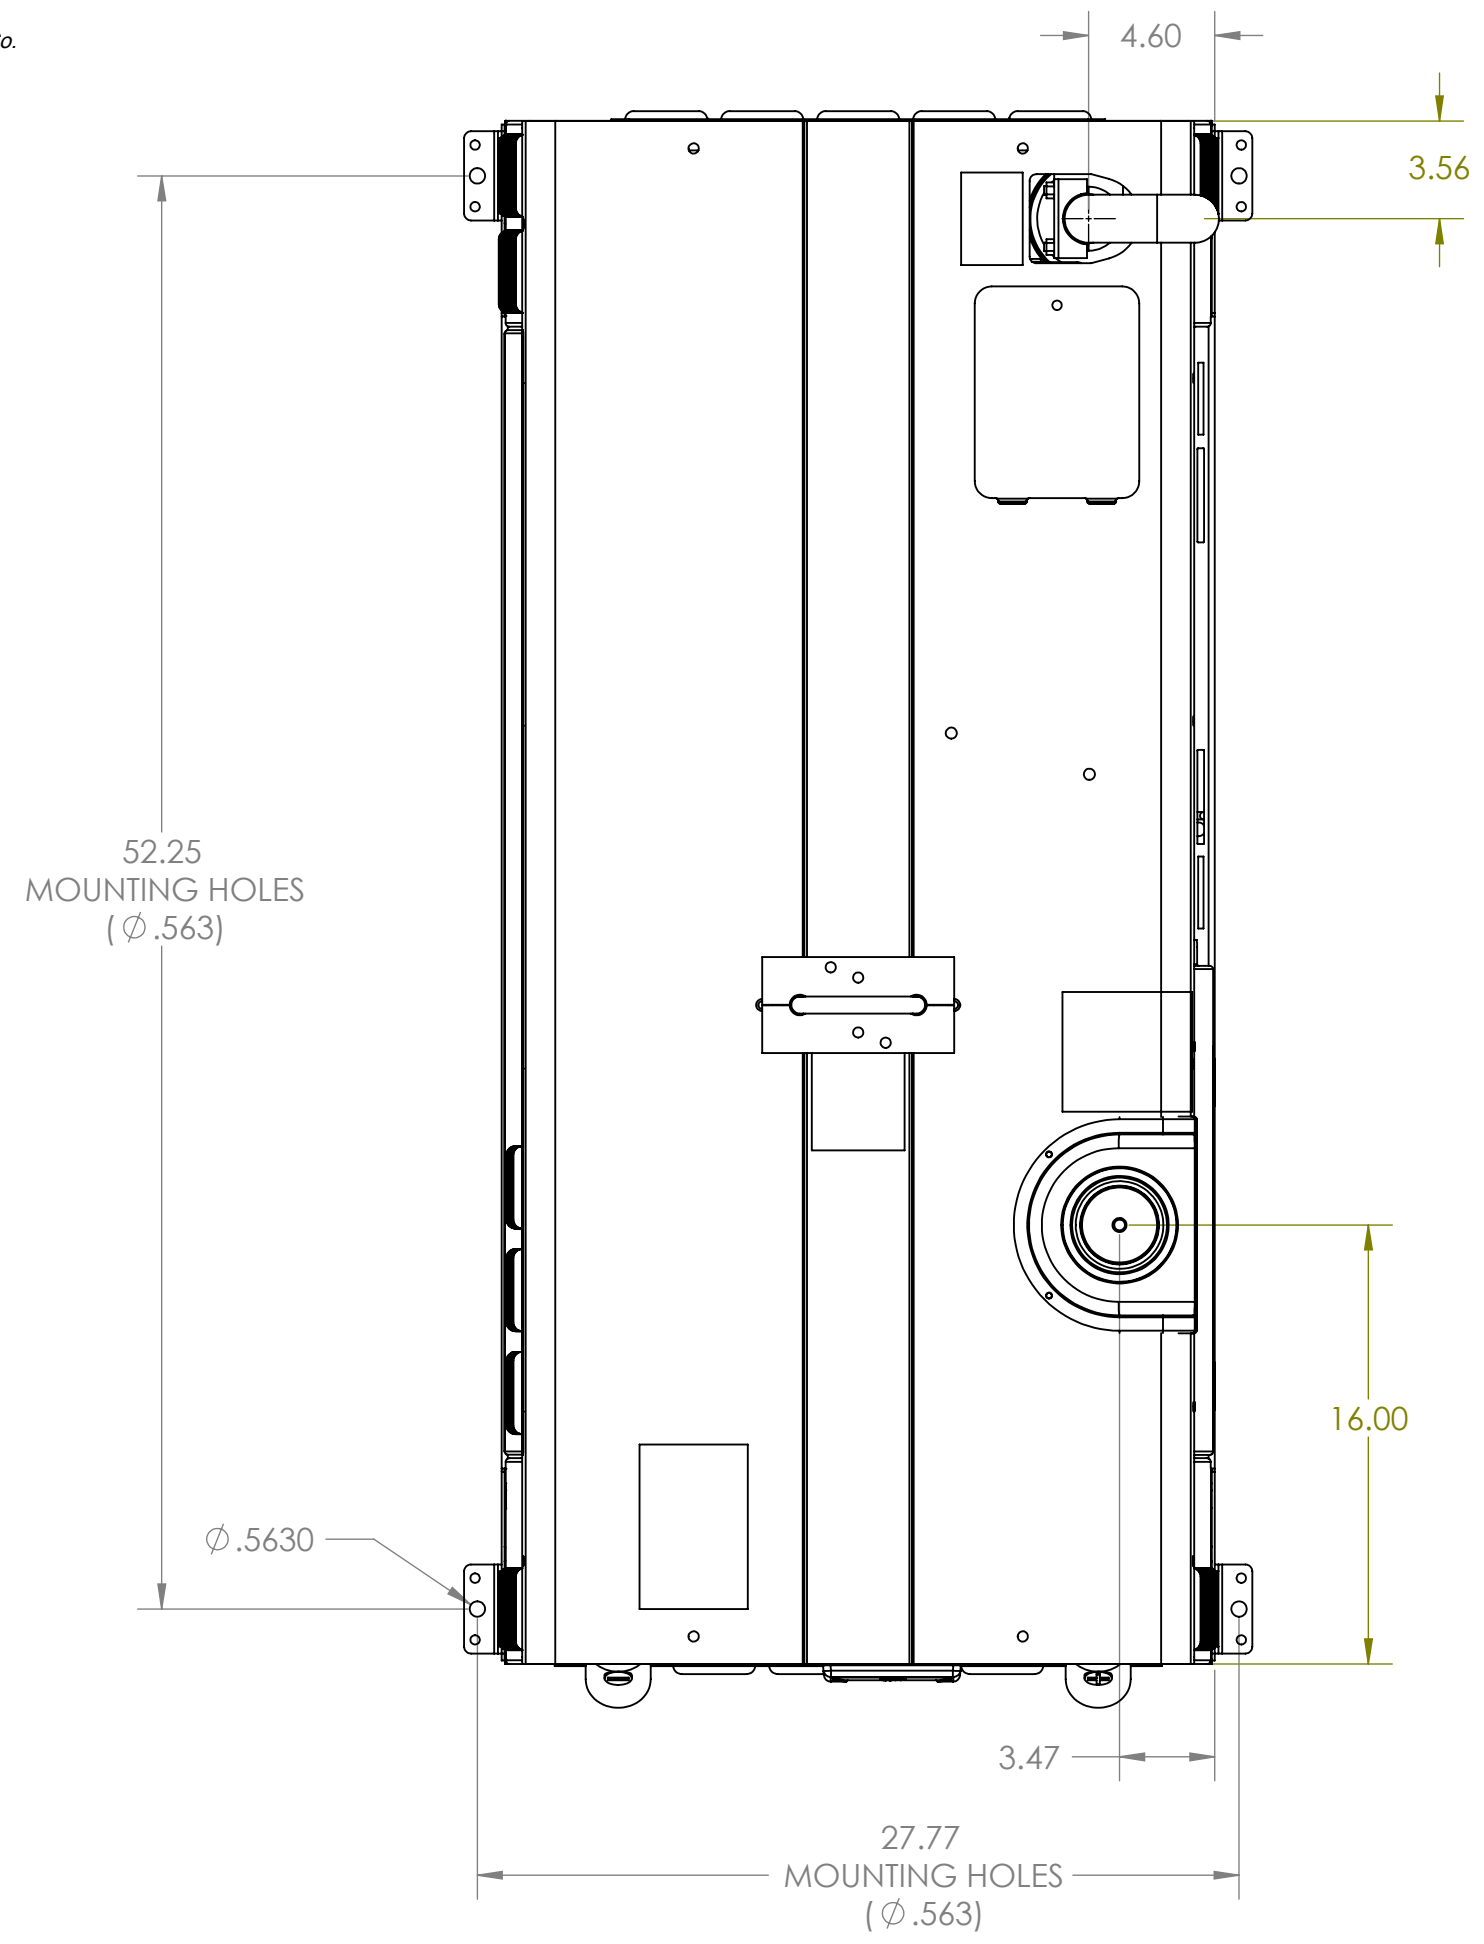

7.00 FOR OIL & AIR FILTERS AND COOLANT OVERFLOW TANK ACCESS

				Tolerances Unless Otherwise Specified	
				Decimal :	
				Fractional :	
				Angular :	
				Finish:	
Rev	Date	By	ECO	Revision Description	
A	10-13-11	DCW		ORIGINAL RELEASE	

Miller		MILLER ELECTRIC MFG. CO., APPLETON, WI. USA	
Title: ILLUSTRATION BB 350 PIPE PRO SERVICE TRUCK			
DRAWING NOT TO SCALE		CONFIDENTIAL	
Drawn By: DCW	Size: D	Drawing No: 255404	Rev: A
Date: 10-13-11