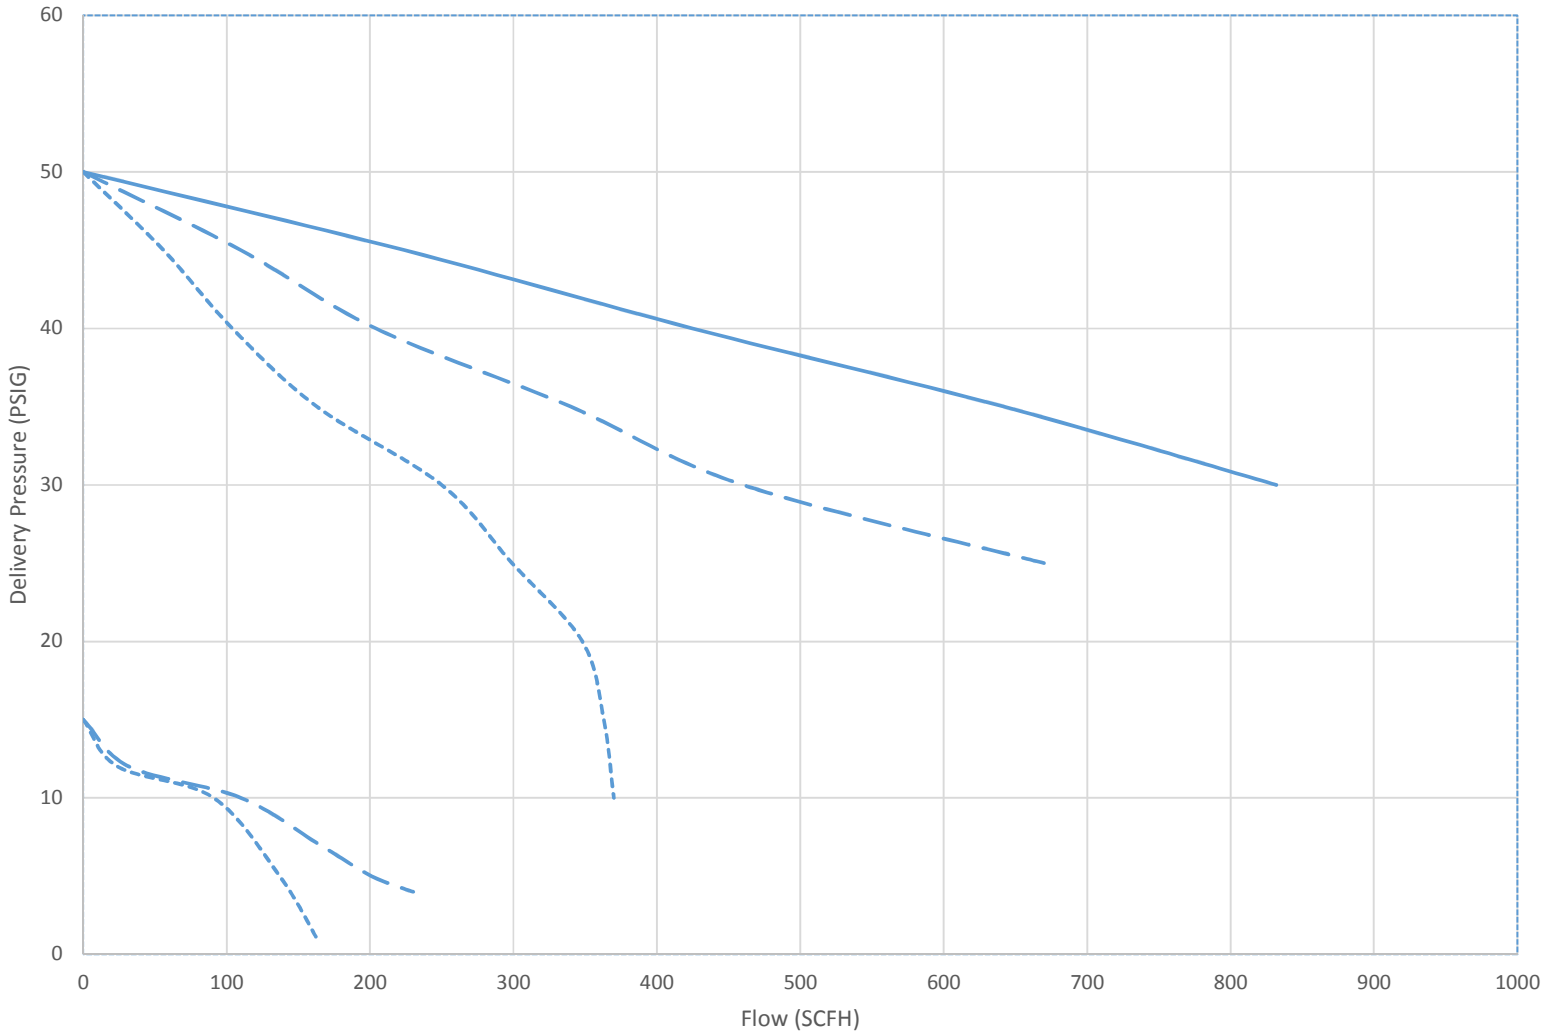

SERIES 30 LOW PRESSURE

Inlet Pressure
(Air @ 70°F)

- 400 PSIG in
- - 200 PSIG in
- ... 100 PSIG in

REGULATORS

- 30-15-200
- 30-15-300
- 30-15-510
- 30-15-520
- 30-50-510