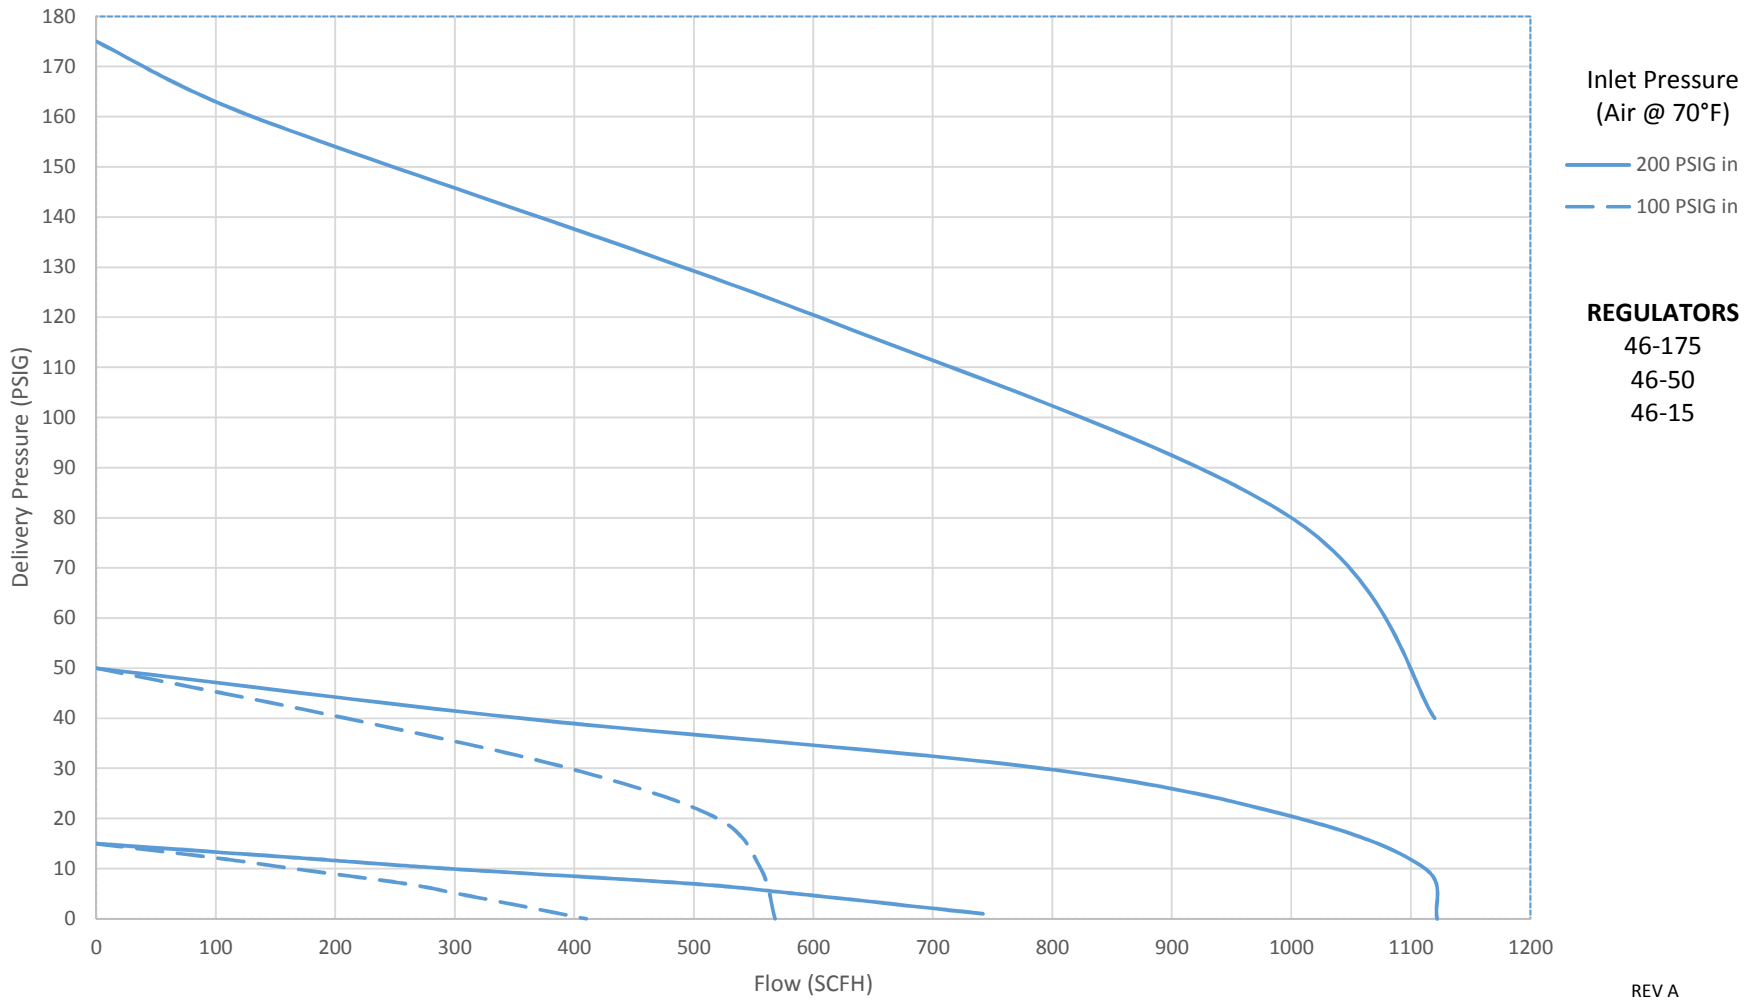

SERIES 46 STATION REGULATORS

REV A