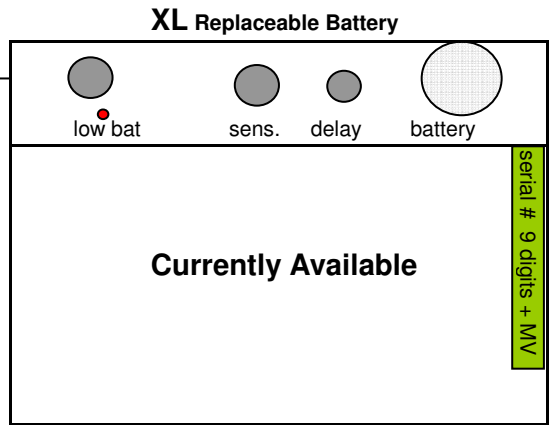

Green Bars Indicate Serial Number Location

Elite

Performance

Pro Hobby

Pro Hobby FS

Ext. Shade Adj

Ext. Shade Adj

Ext. Shade Adj

Ext. Shade Adj

Serial number on FS is located on bottom of lens