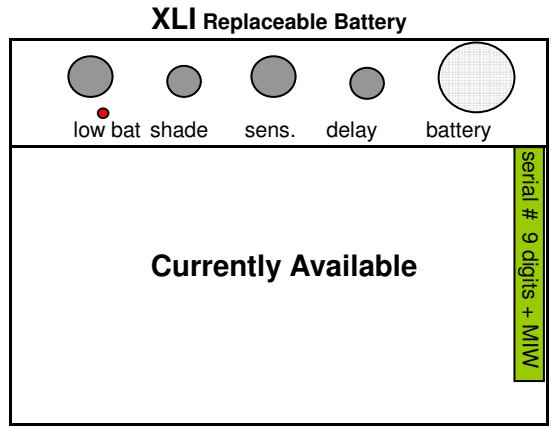

Green Bars Indicate Serial Number Location

Elite

Performance

Pro Hobby

Pro Hobby FS

Ext. Shade Adj

Ext. Shade Adj

Ext. Shade Adj

Ext. Shade Adj

Serial number on FS is located on bottom of lens